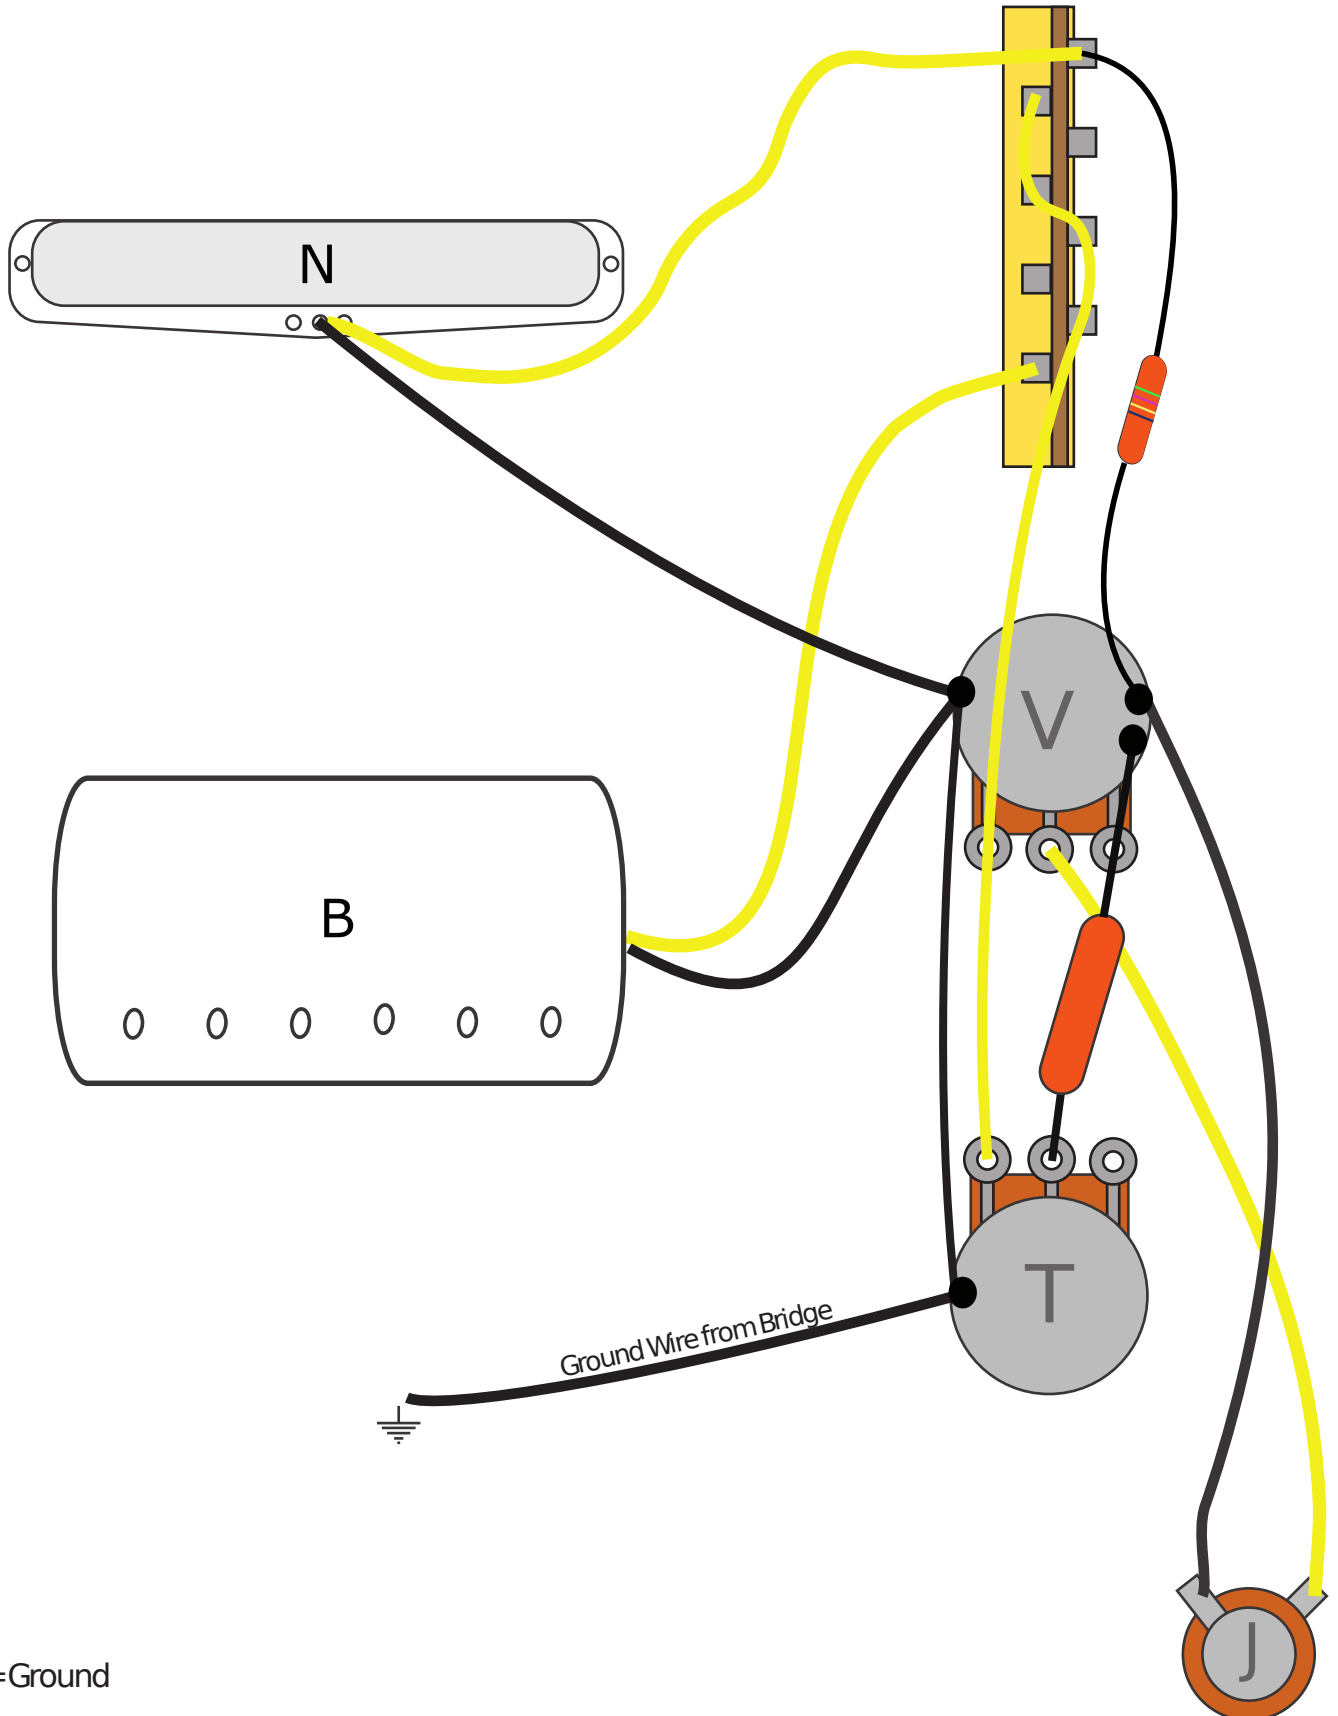

Telecaster SH 3 Way Switch Wiring Diagram

 =Ground