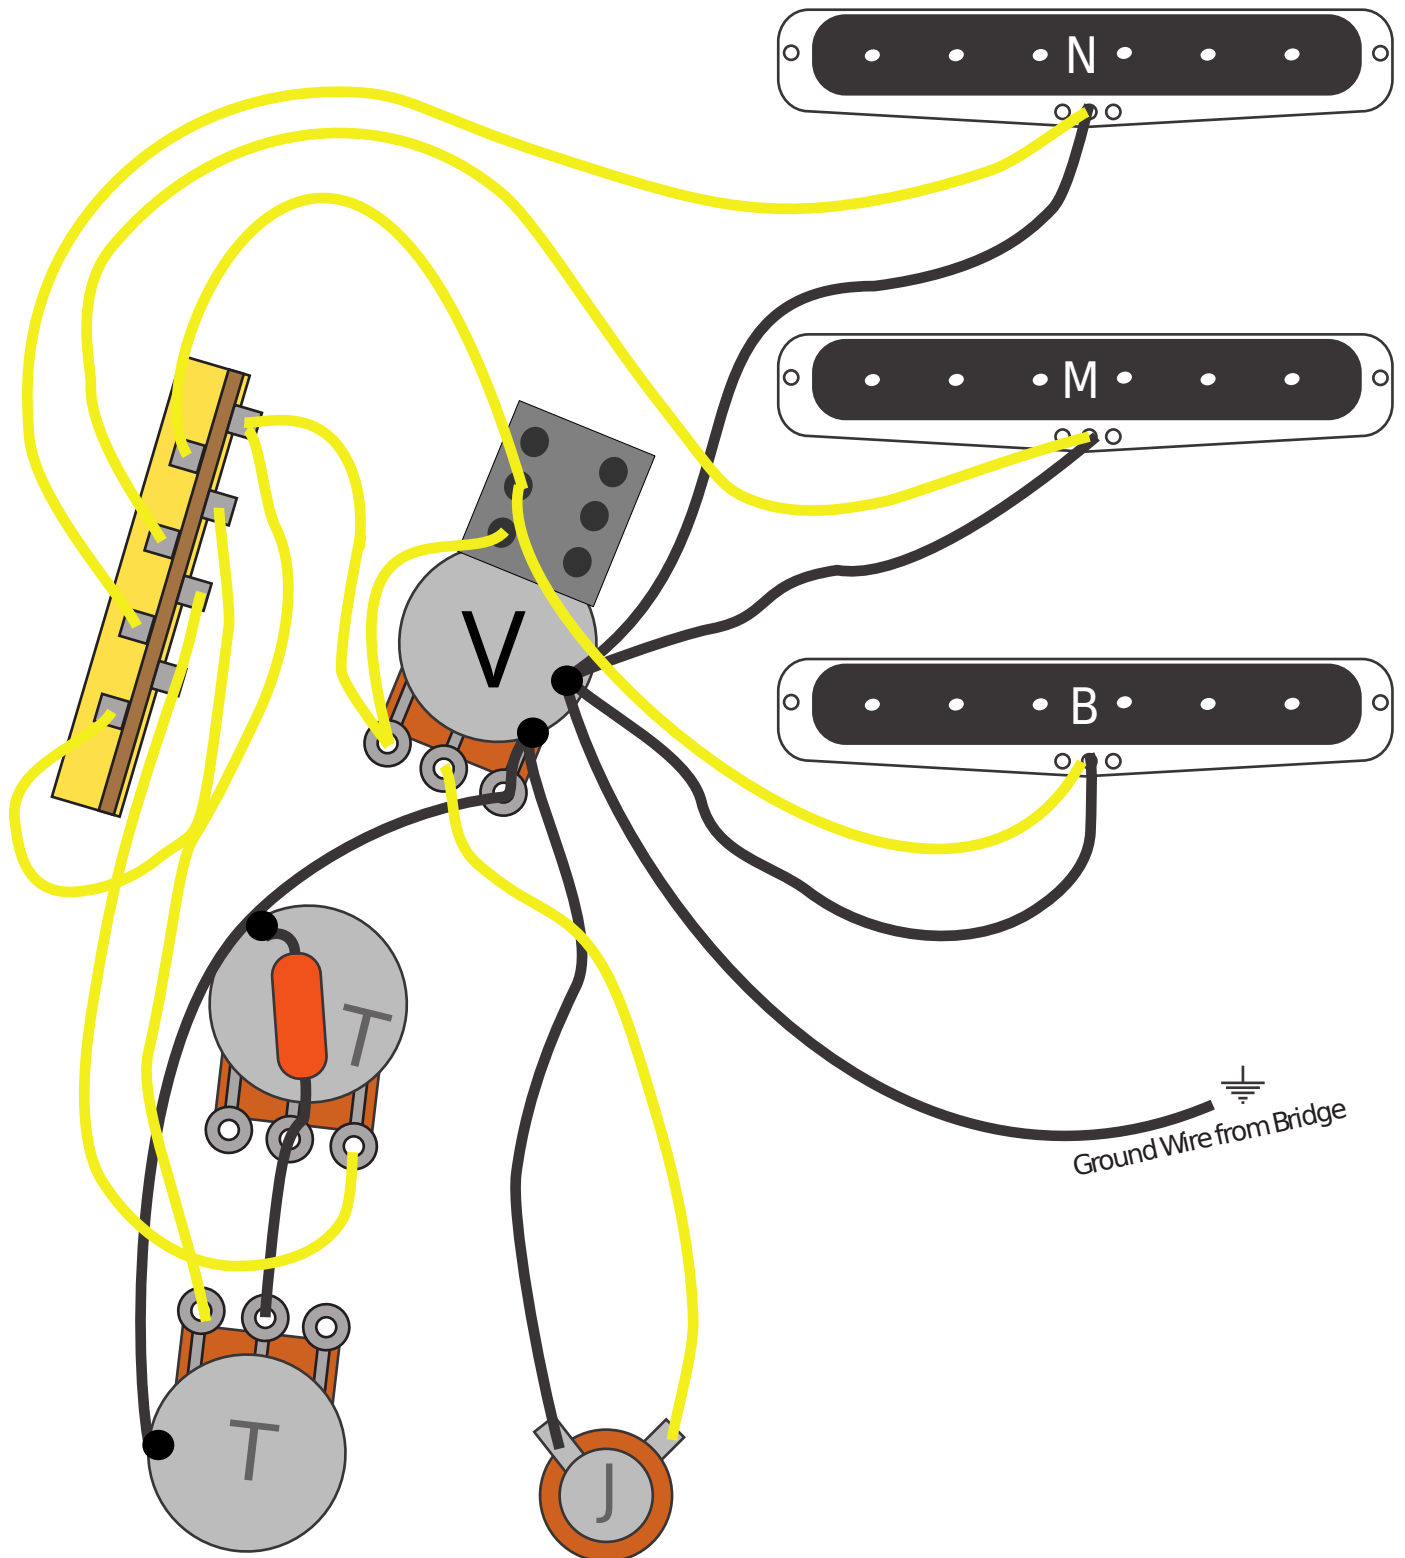

## Stratocaster 7 Way Wiring Diagram

⏏ = Ground