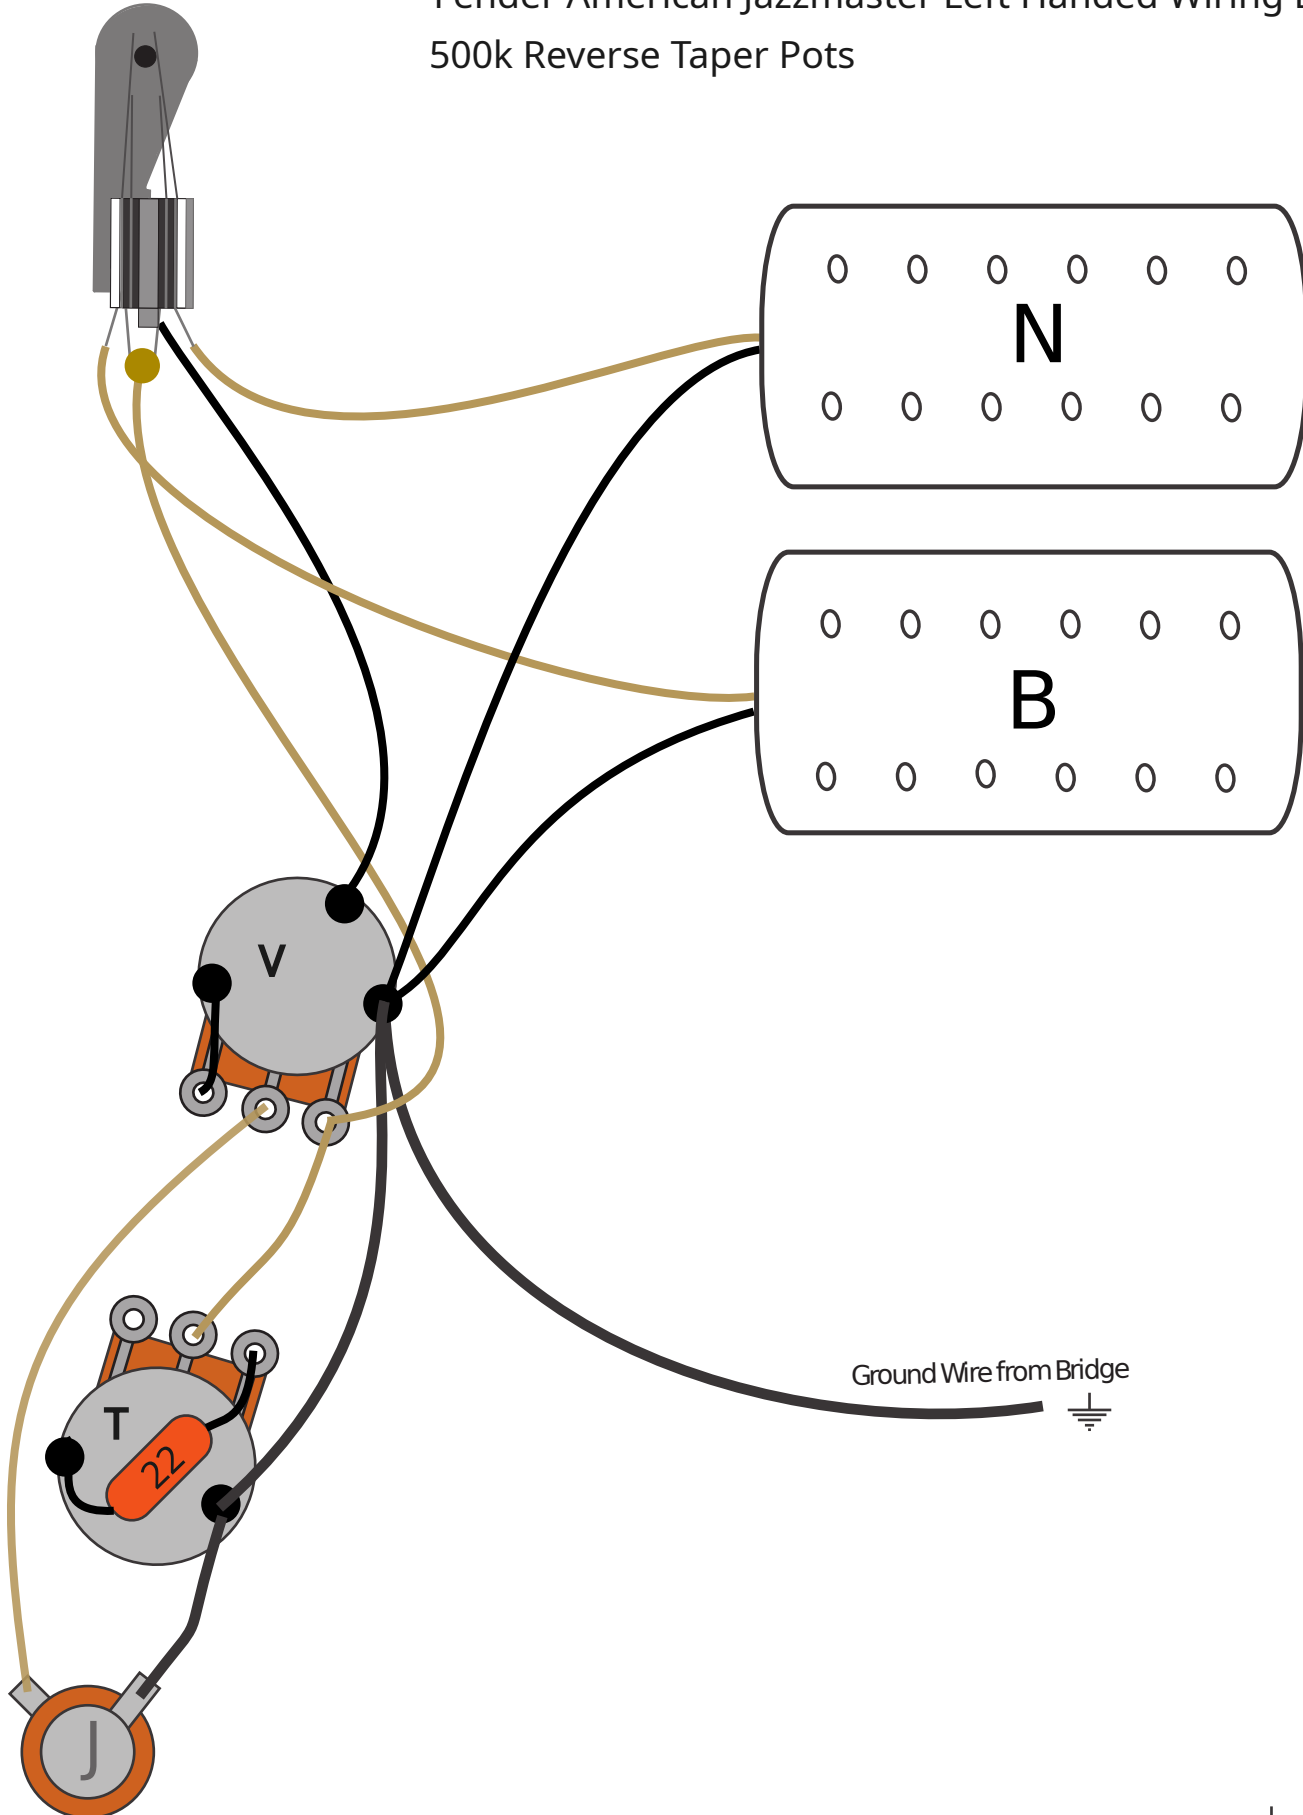

## Fender American Jazzmaster Left Handed Wiring Diagram 500k Reverse Taper Pots

Ground Wire from Bridge

⏏ = Ground