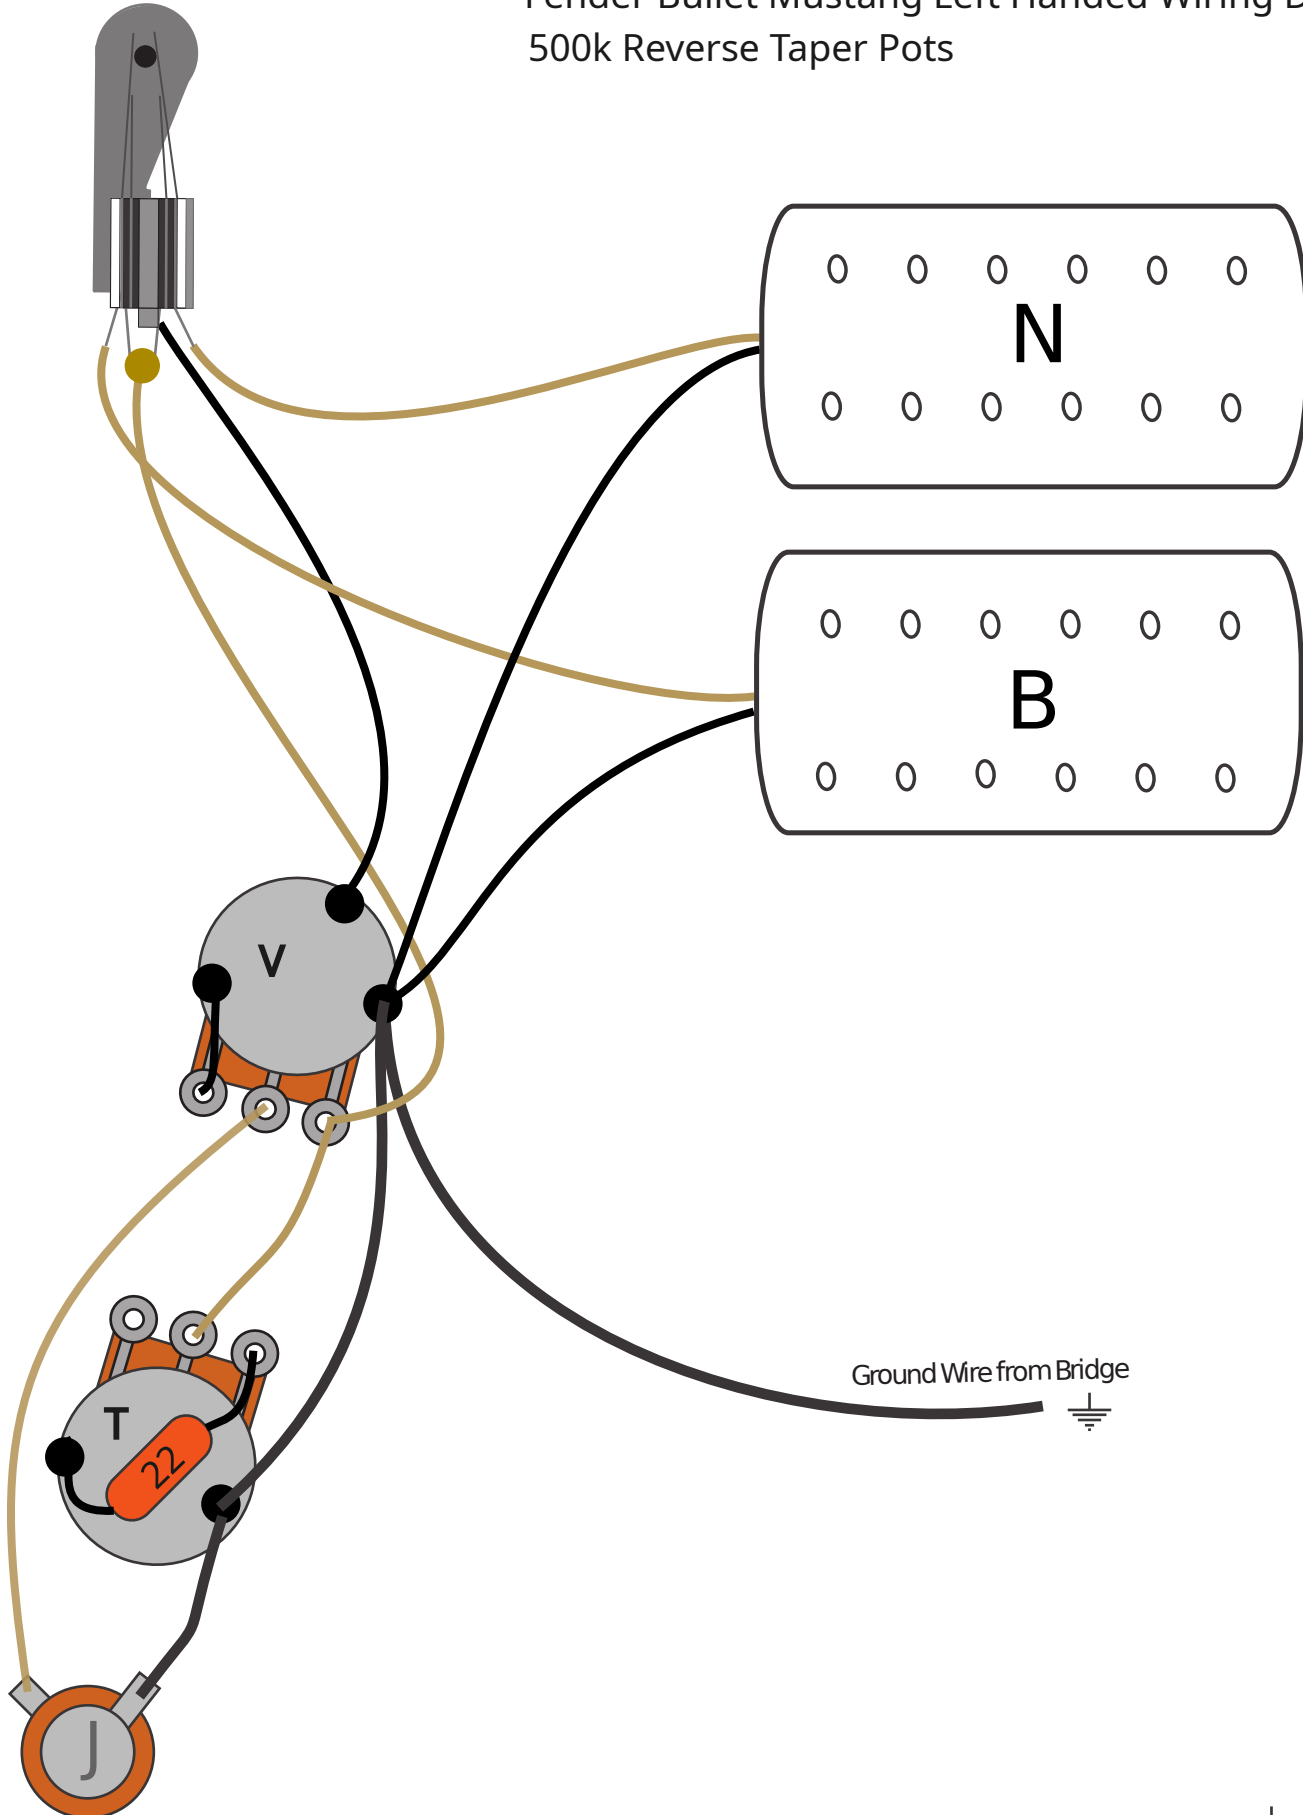

Fender Bullet Mustang Left Handed Wiring Diagram 500k Reverse Taper Pots

Ground Wire from Bridge

⏏ =Ground