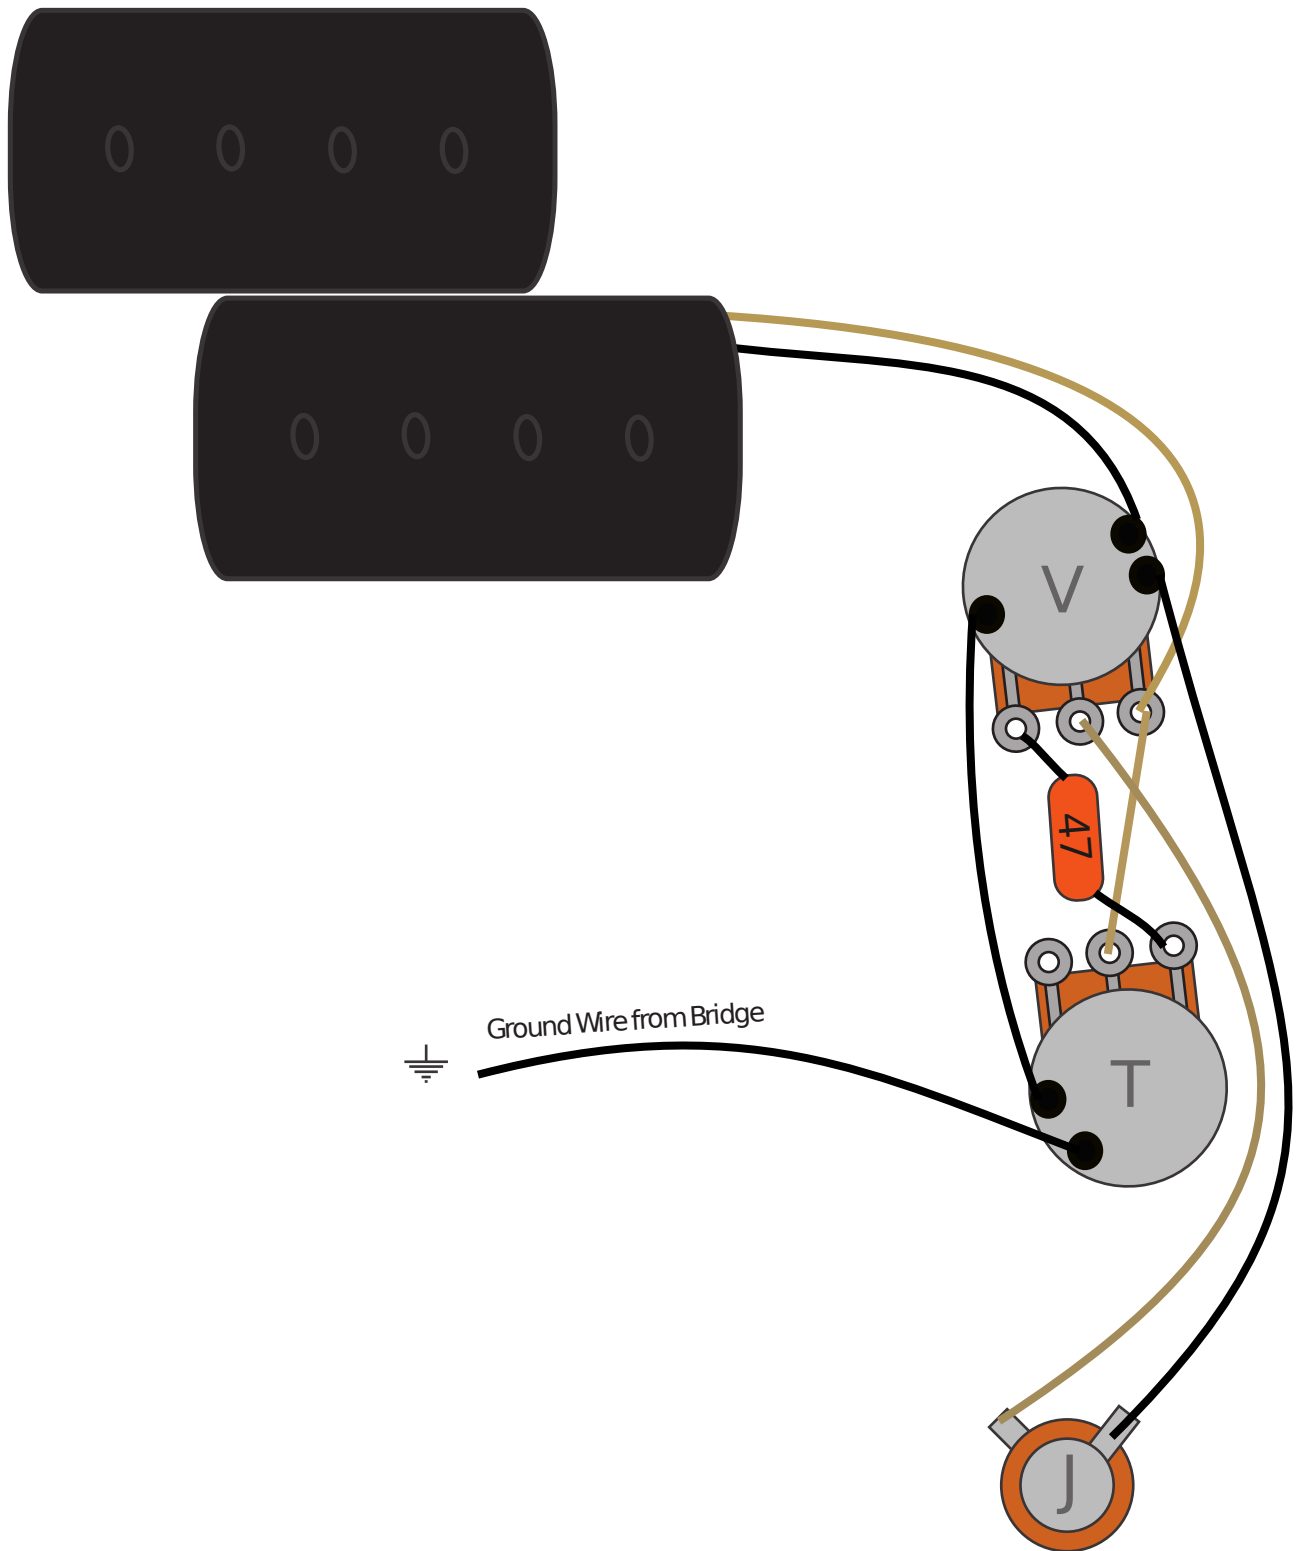

## Fender Precision Bass Left Handed Wiring Diagram 250k Reverse Taper Pots

 =Ground