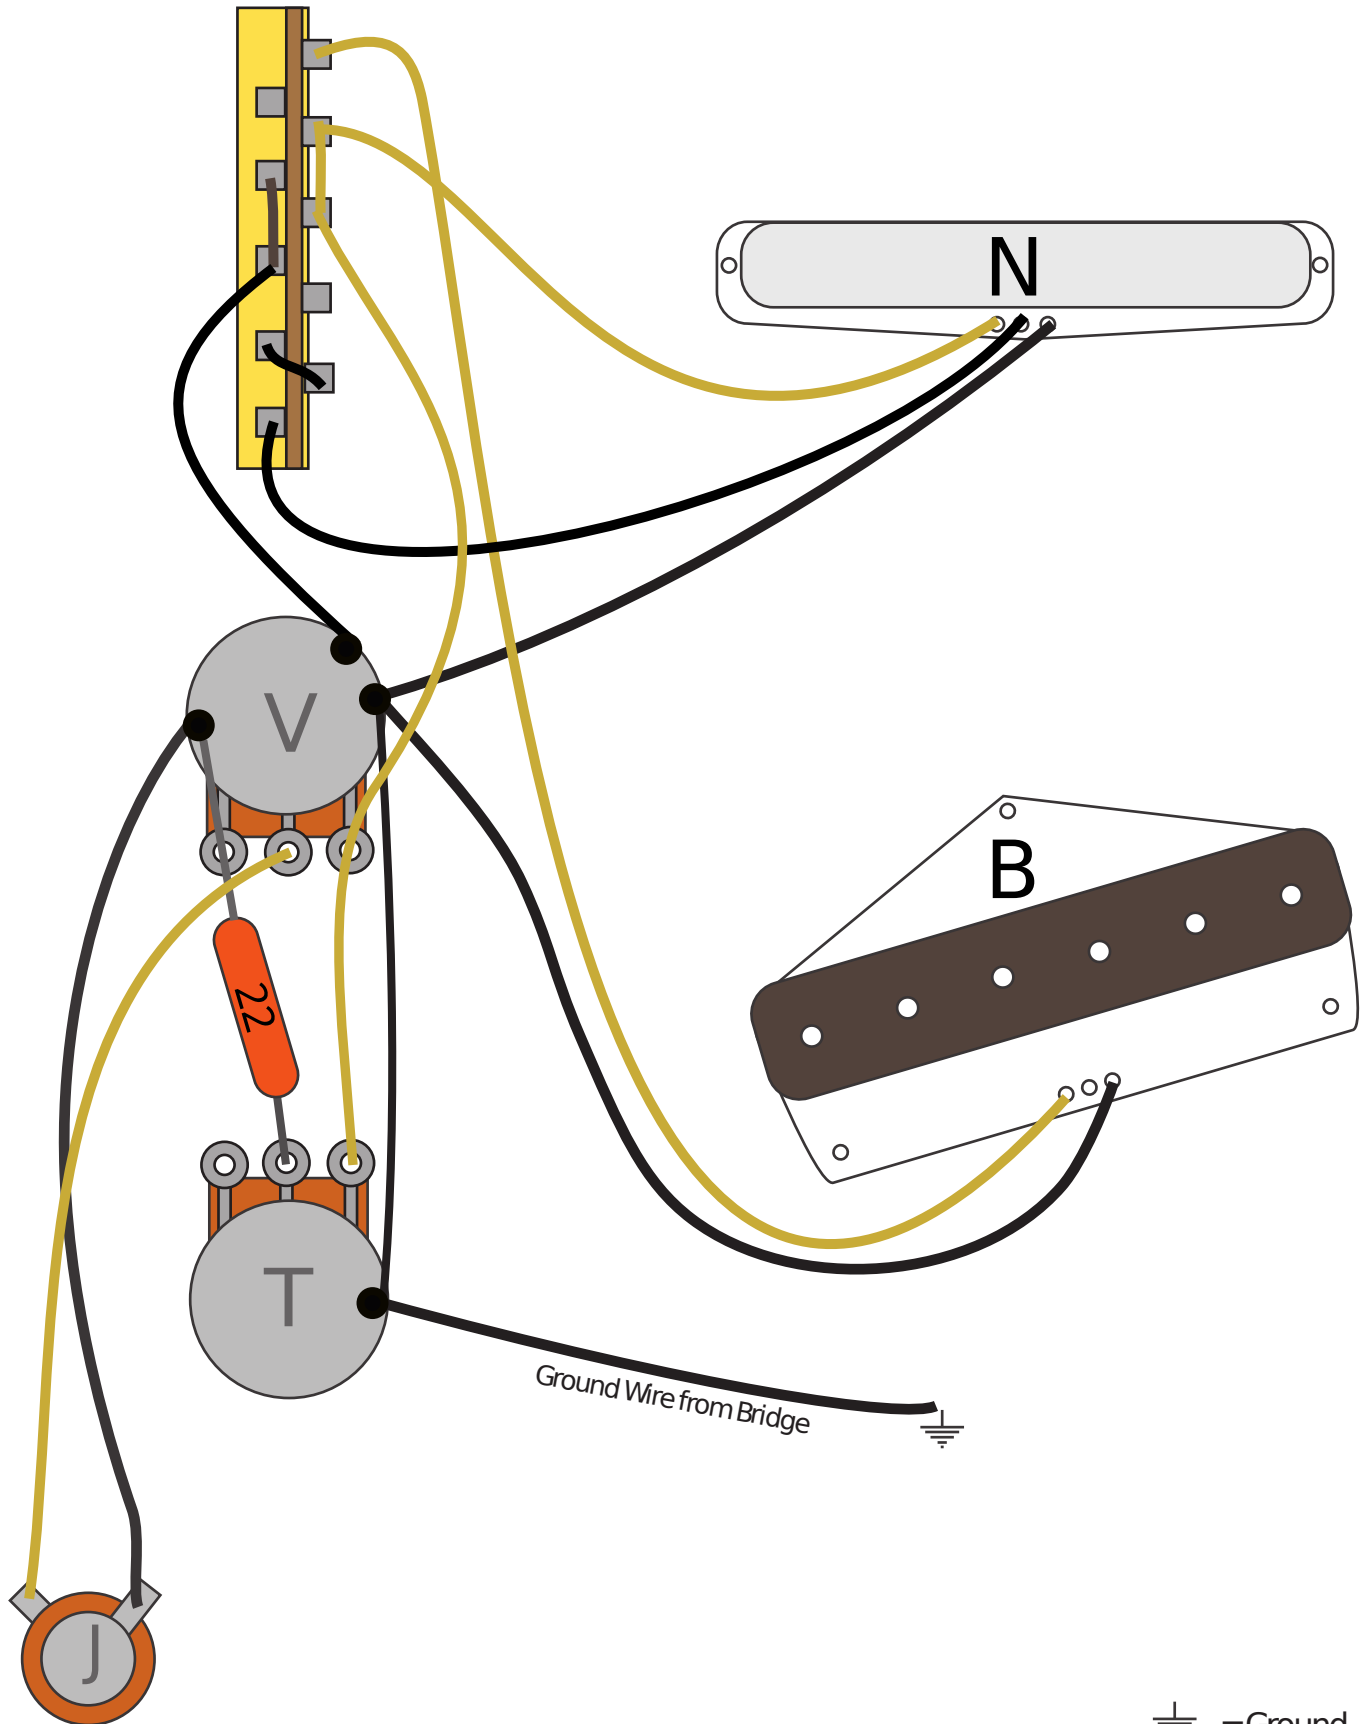

Fender Telecaster, 4 Way Switch Left Handed Wiring Diagram 250k Reverse Pots

 =Ground