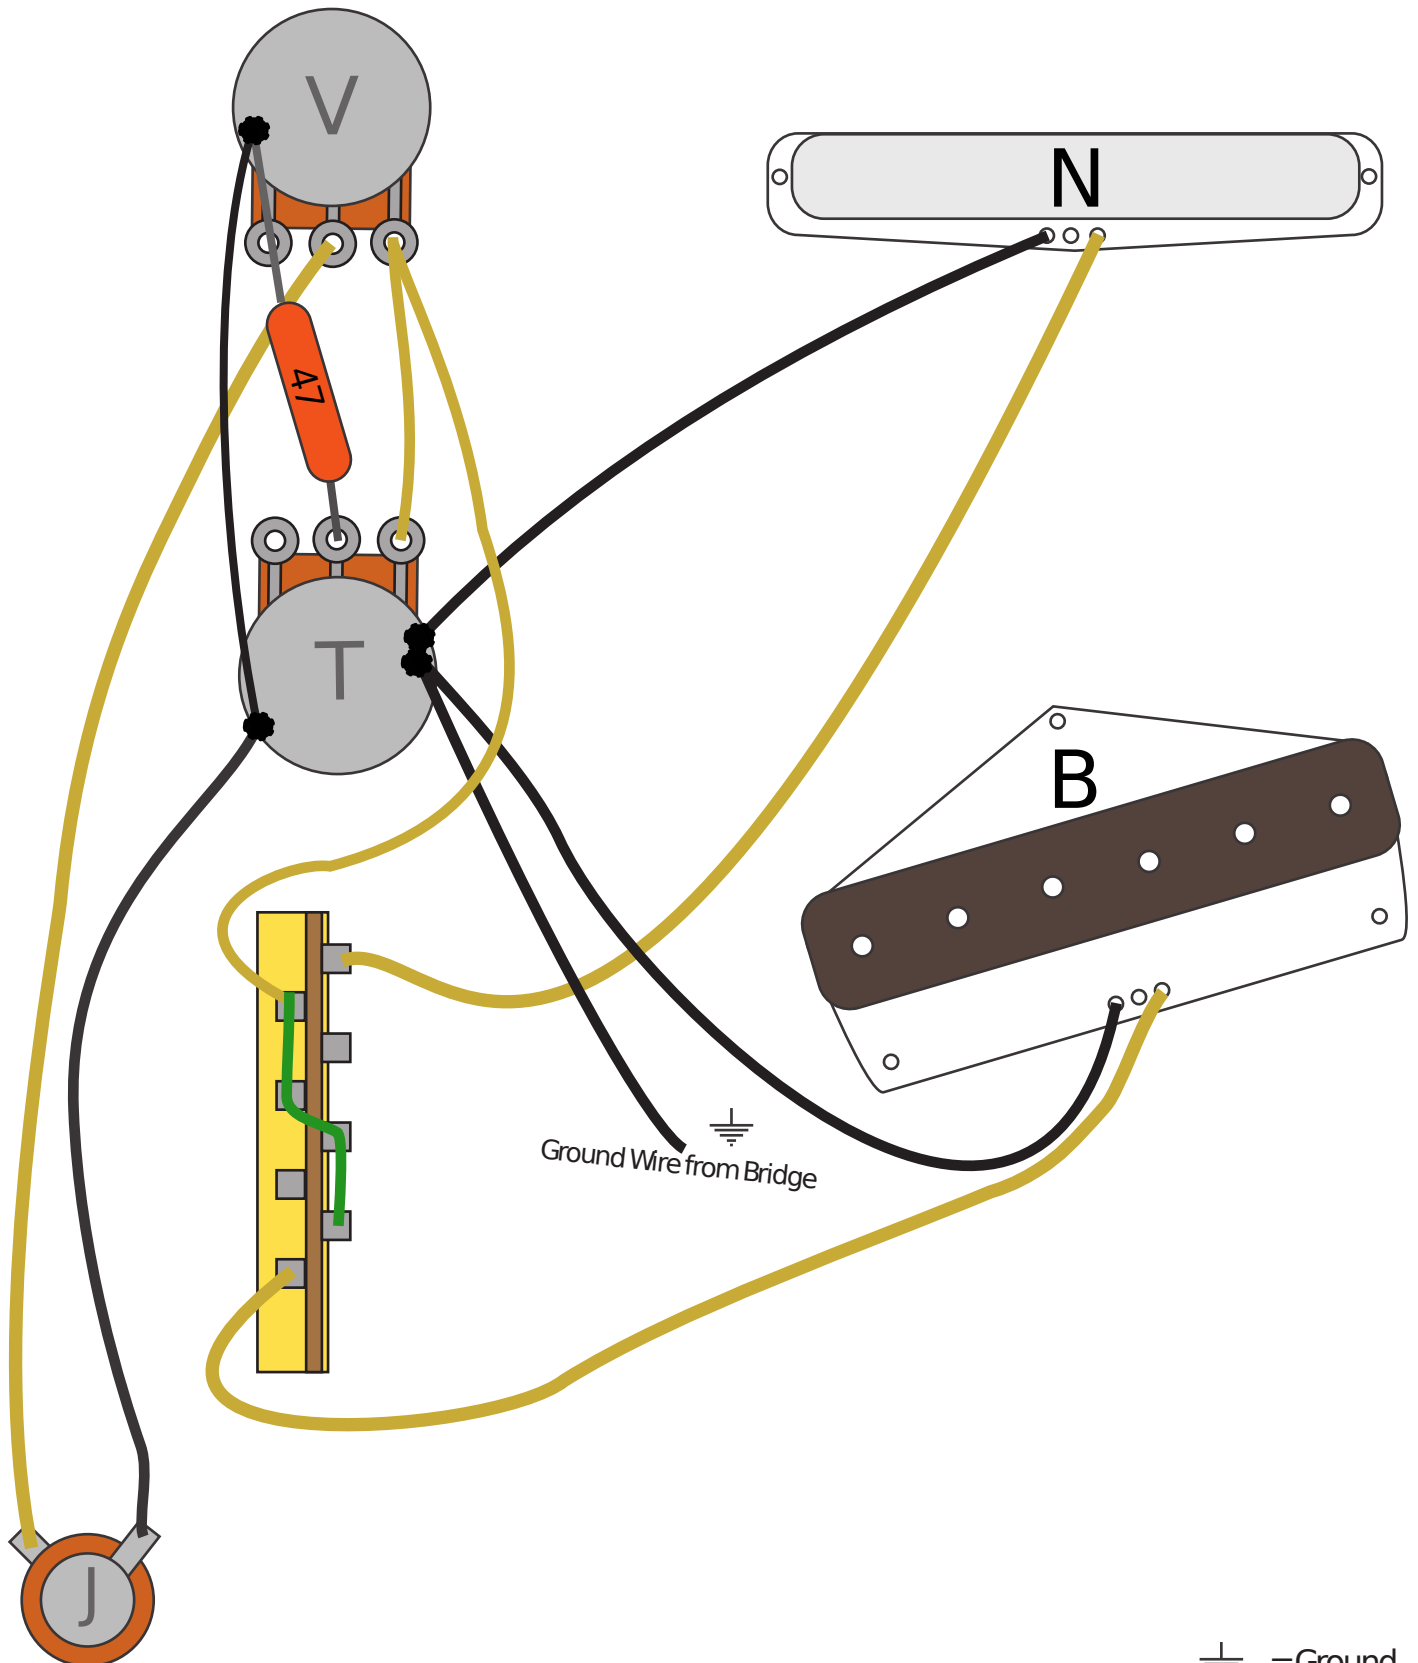

## Fender Telecaster Reverse Left Handed 3 Way Switch Wiring Diagram 250k Reverse Taper Pots

Ground Wire from Bridge

⏏ = Ground