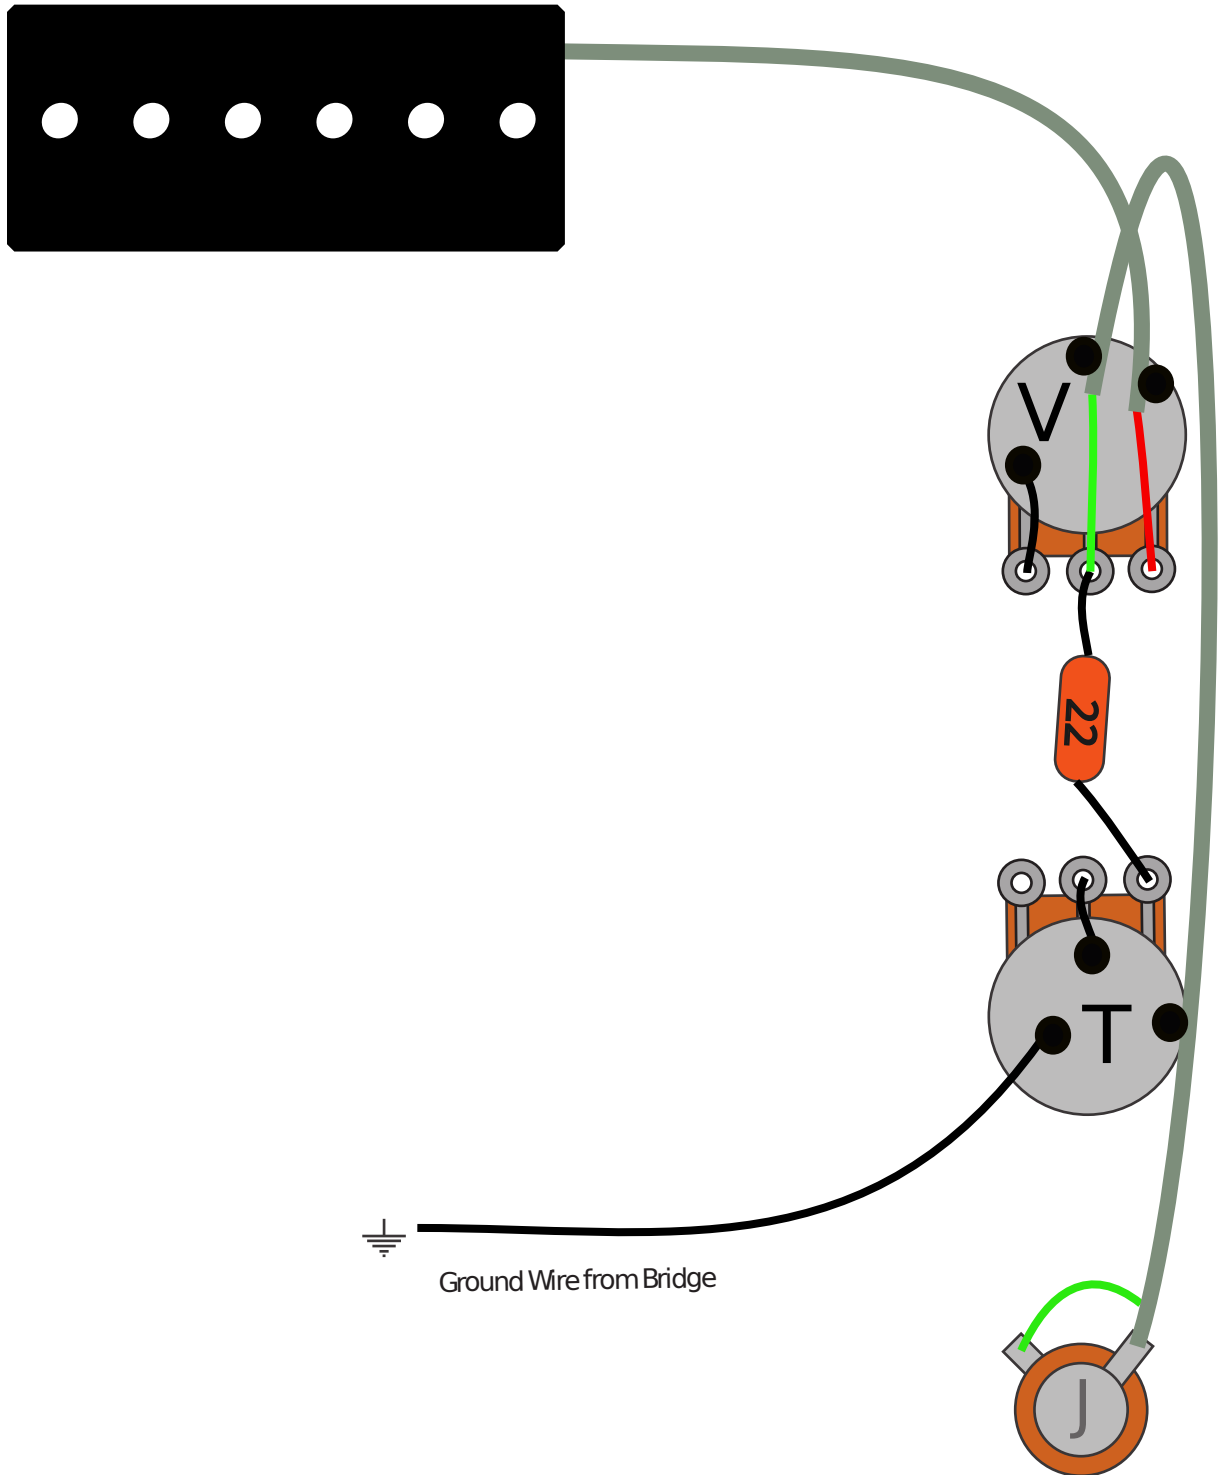

Epiphone & Gibson Les Paul Junior Left Handed Wiring Diagram 500k Reverse Taper Pots

 =Ground