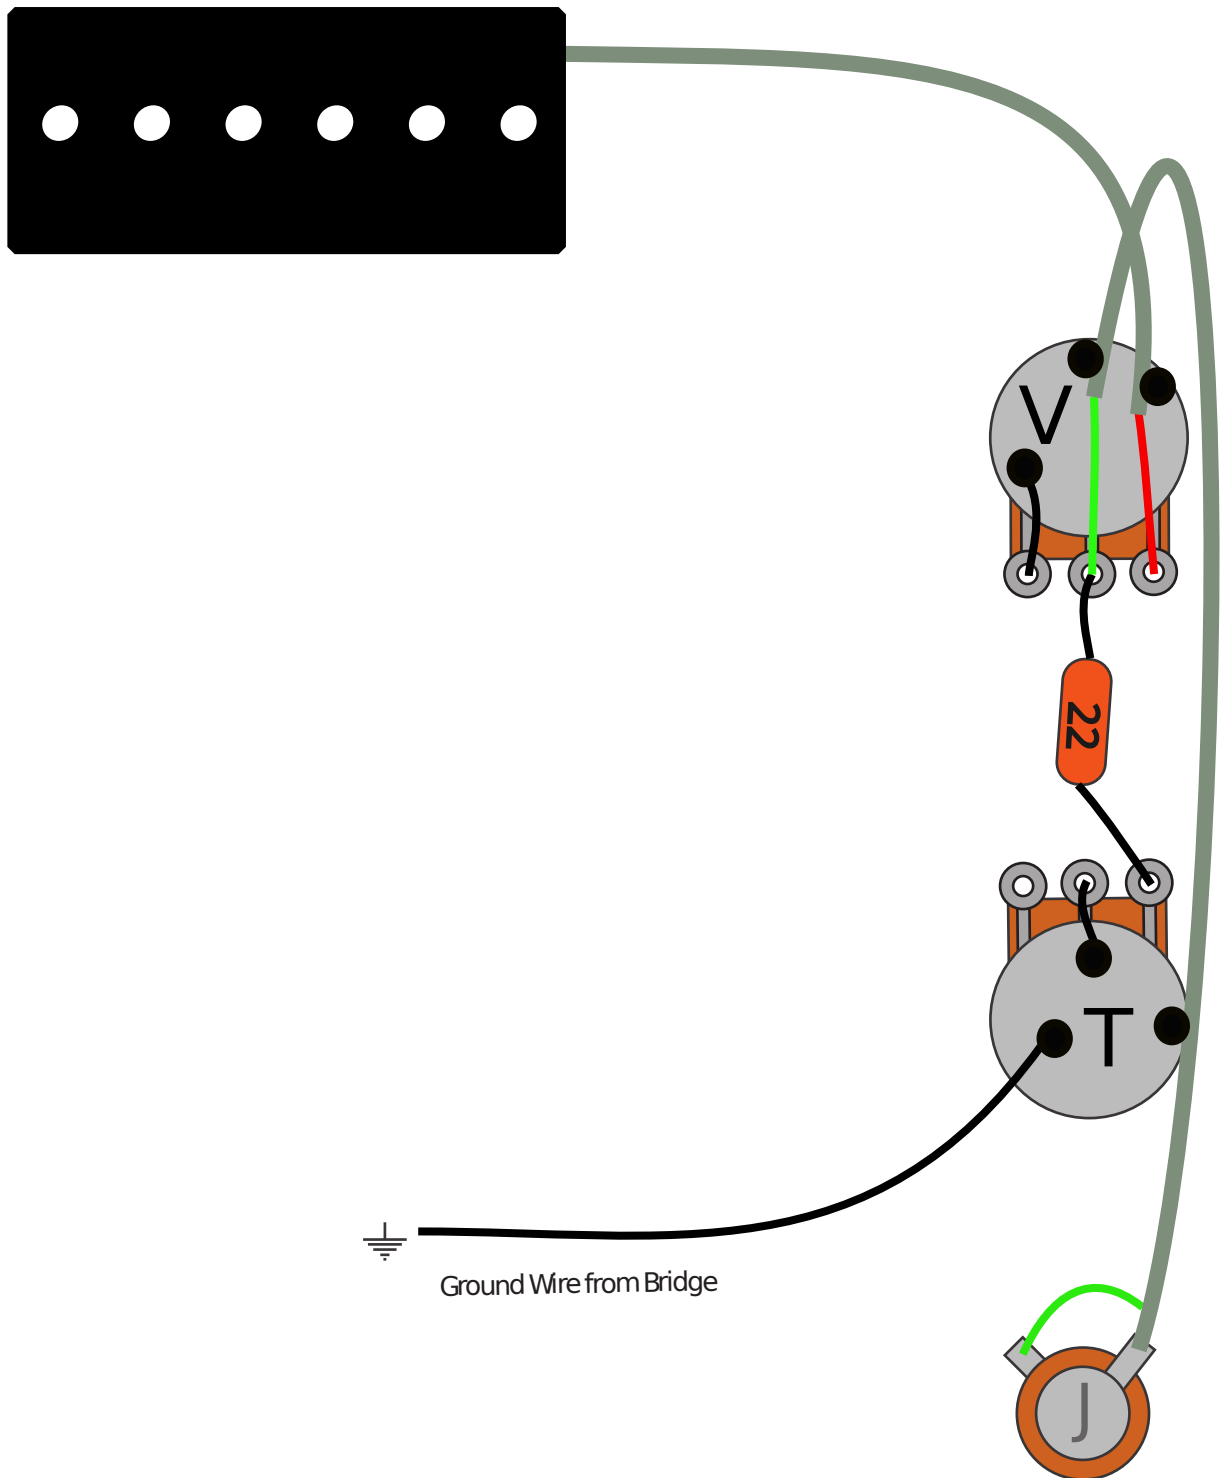

Epiphone & Gibson SG Junior Left Handed Wiring Diagram

500k Reverse Taper Pots

≡ =Ground