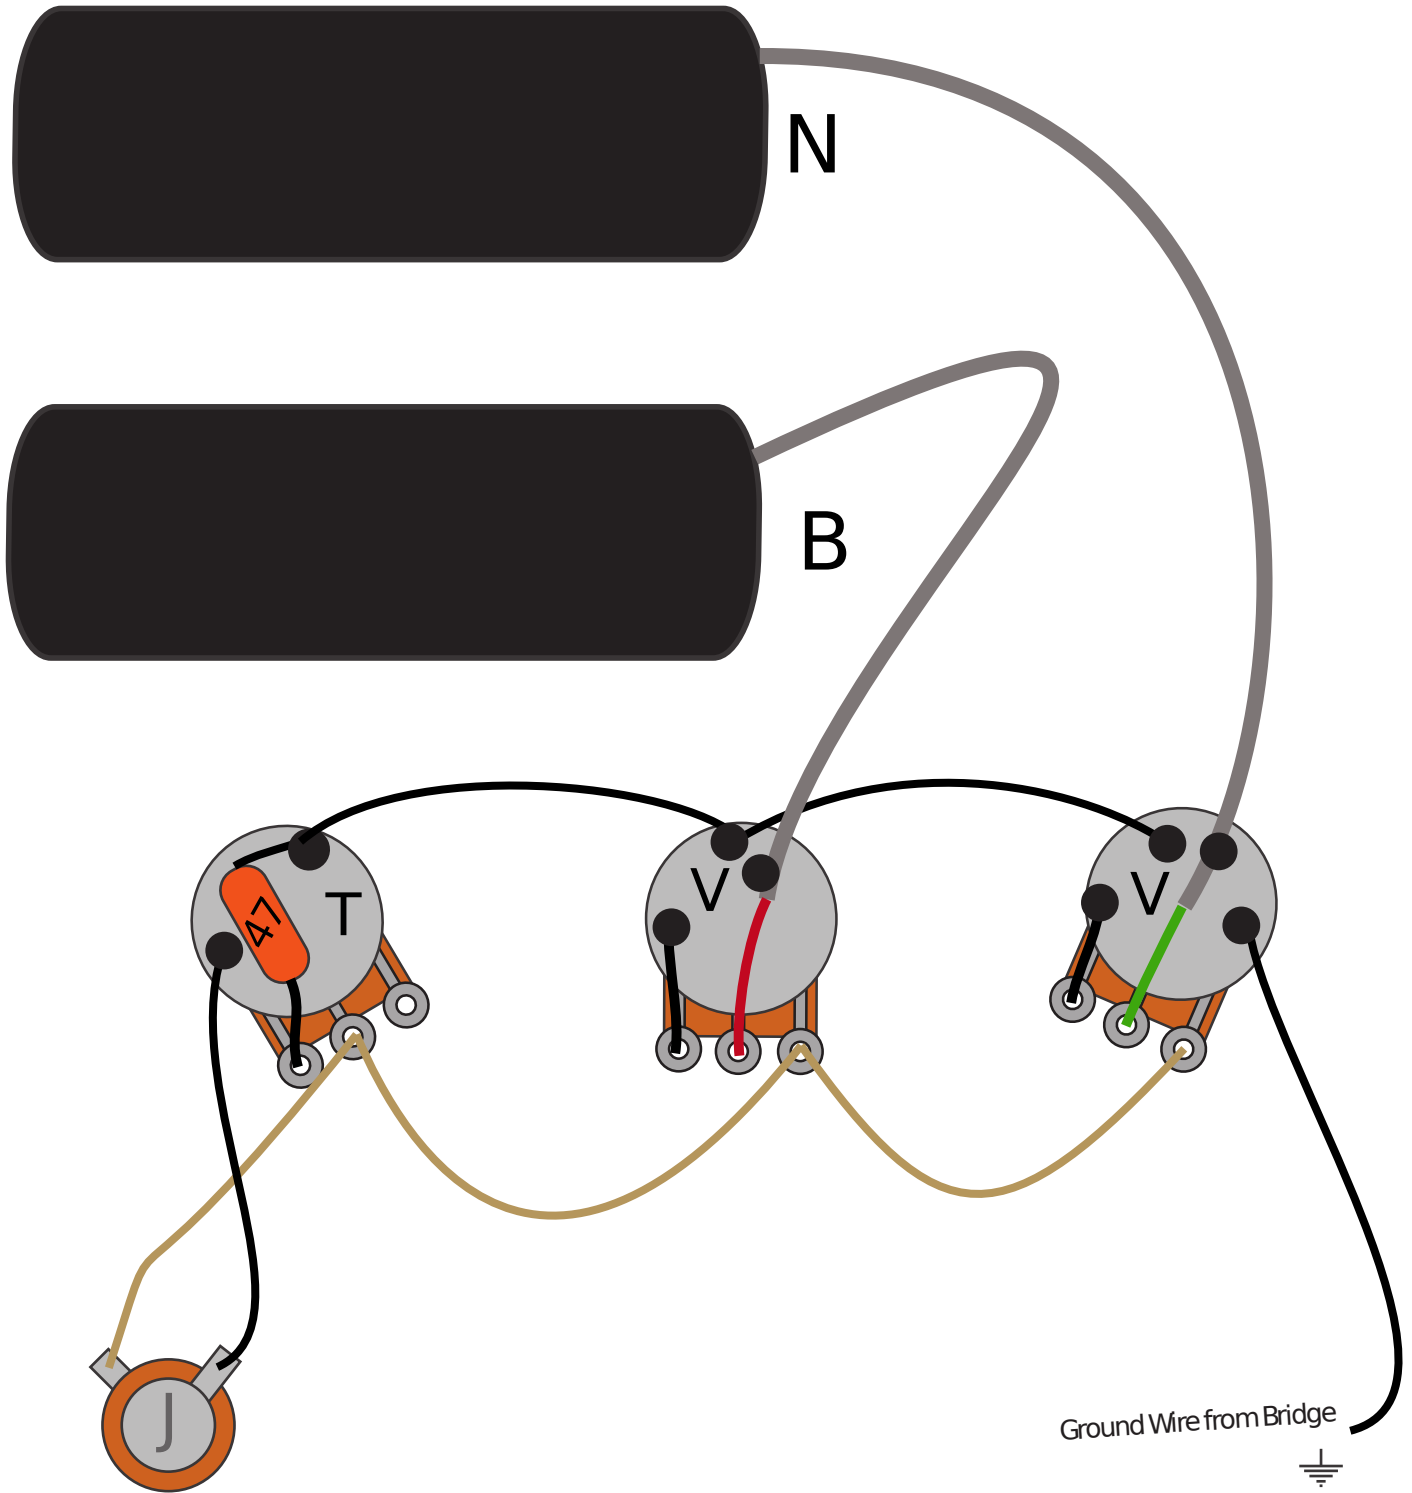

Gibson & Epiphone Thunderbird Bass Left Handed Wiring Diagram

500k Reverse Taper Pots

⏏ = Ground