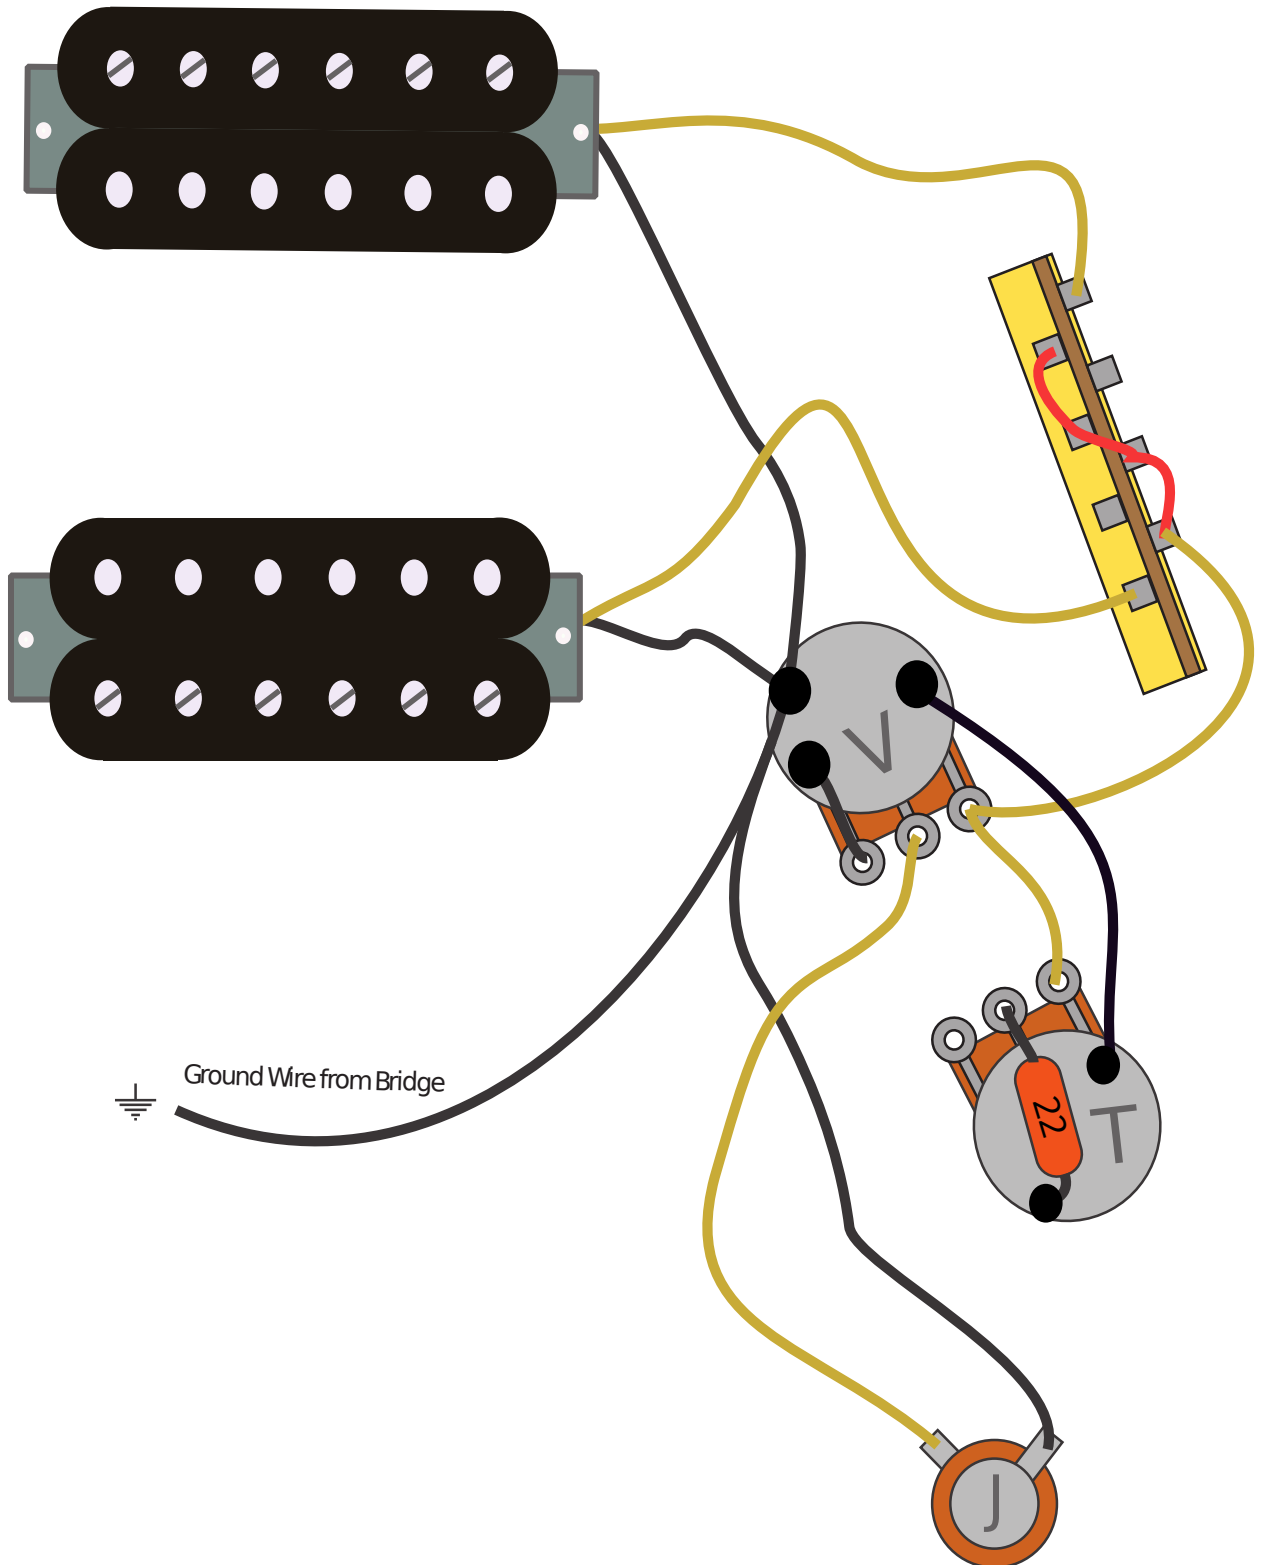

Ibanez HH Left Handed Wiring Diagram 500k Reverse Taper Pots

 =Ground