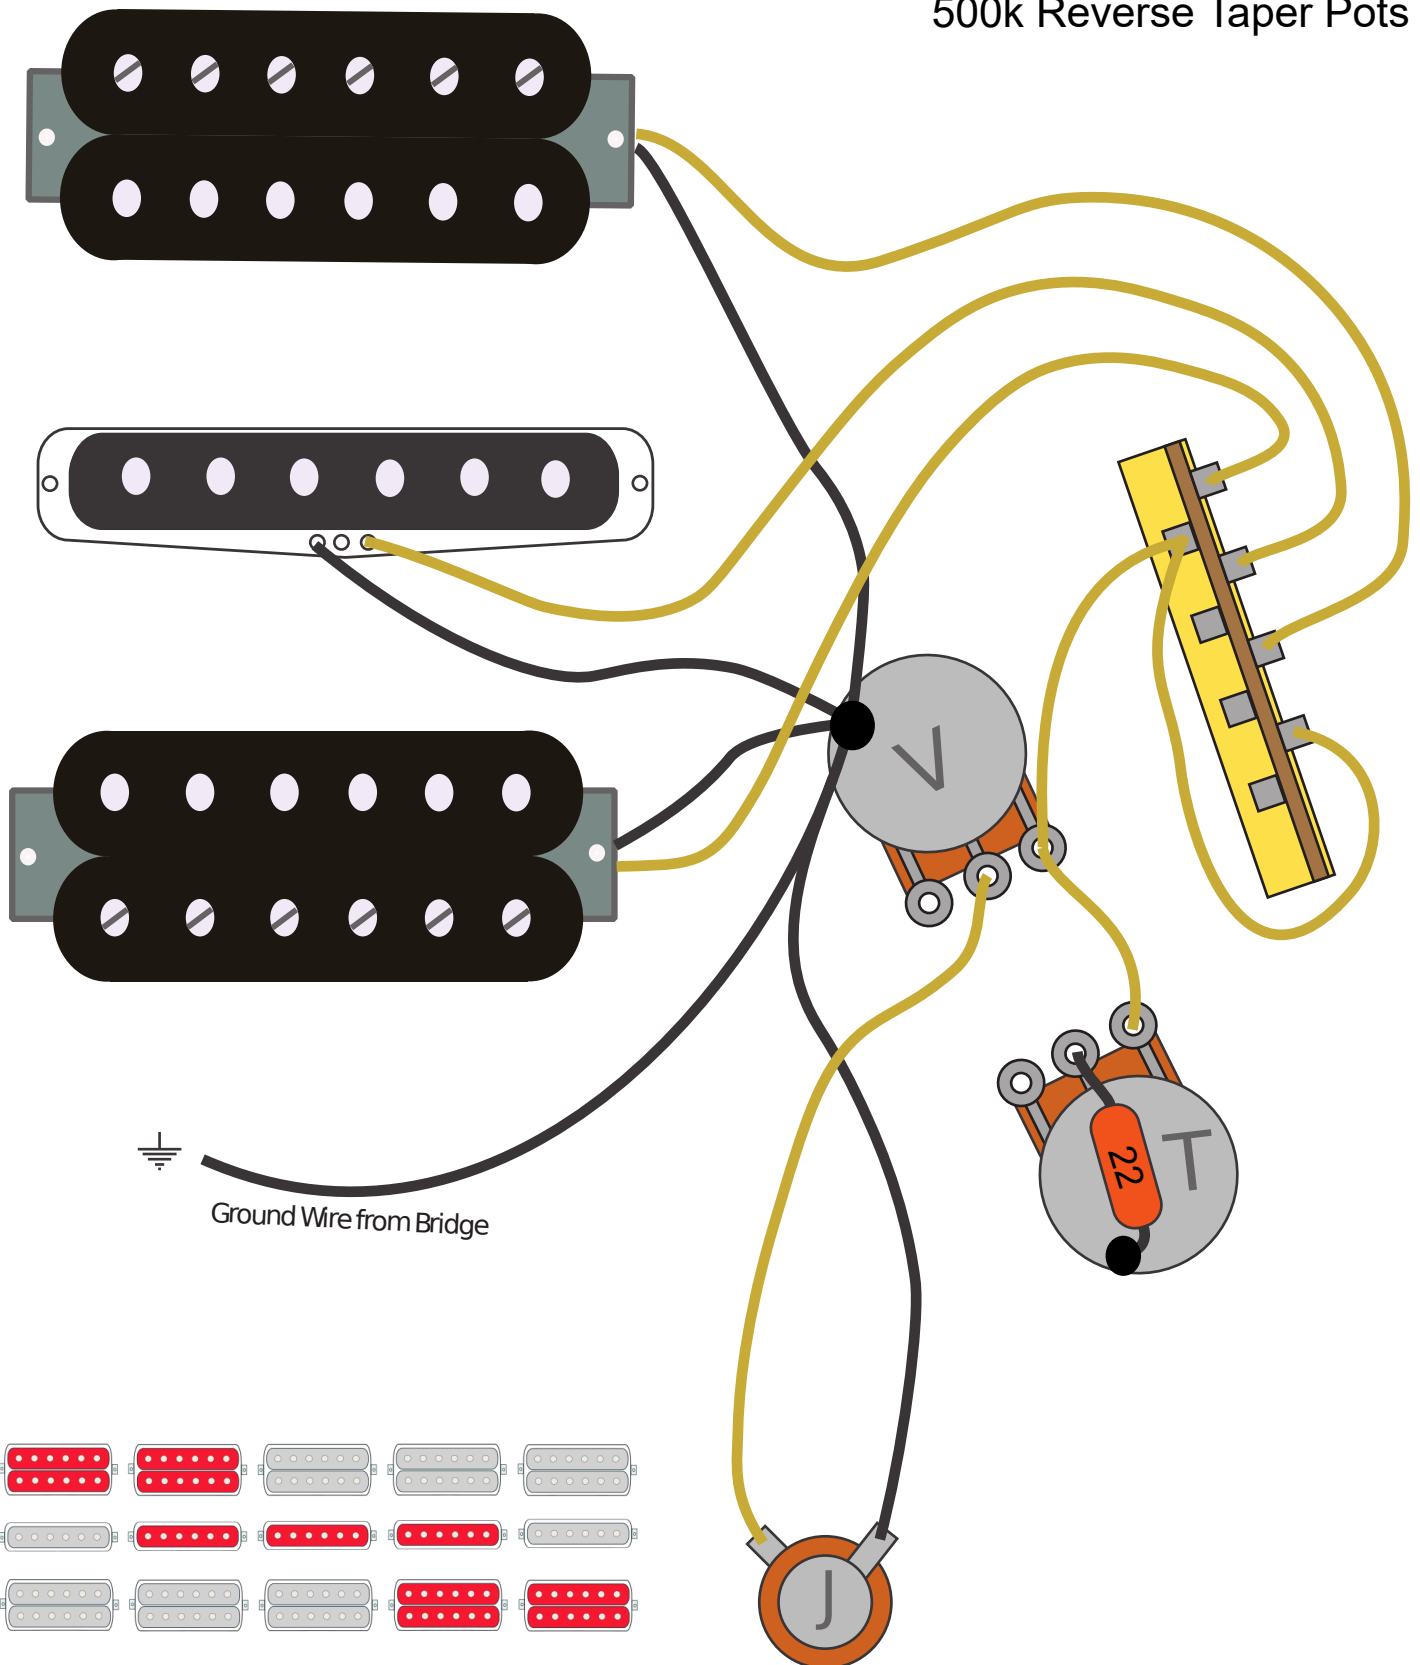

Ibanez HSH Left Handed Wiring Diagram & Fitting Instructions

500k Reverse Taper Pots

Ground Wire from Bridge

⏏ = Ground