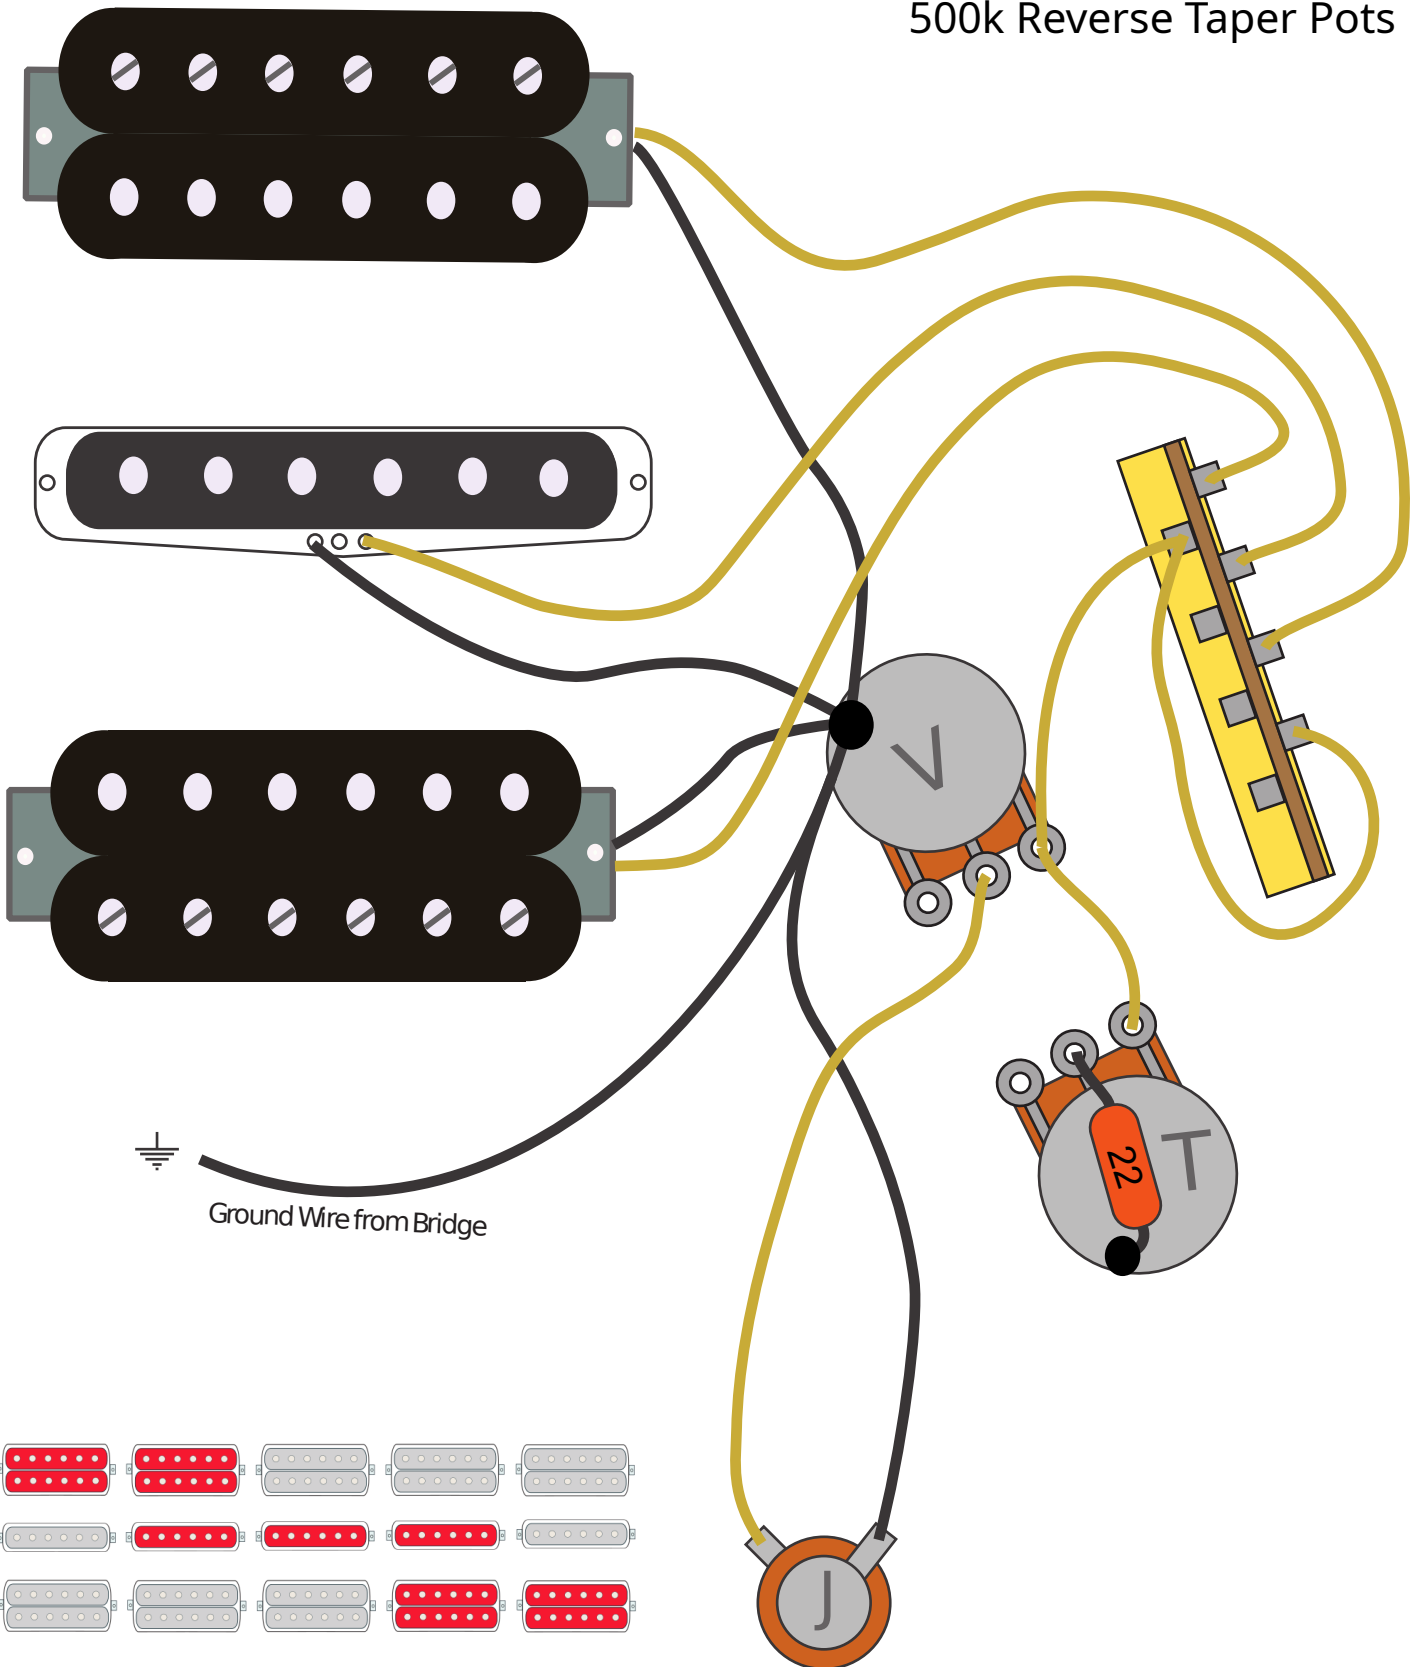

Ibanez HSH RG Series & Jem Left Handed Wiring Diagram

500k Reverse Taper Pots

= Ground