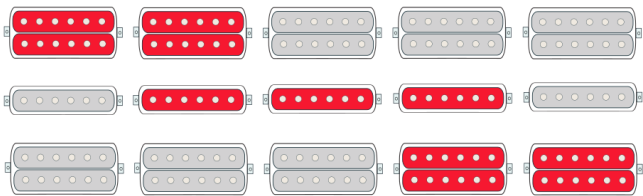

Ibanez HSH RG Series & Jem Left Handed Wiring Diagram

500k Reverse Taper Pots

= Ground