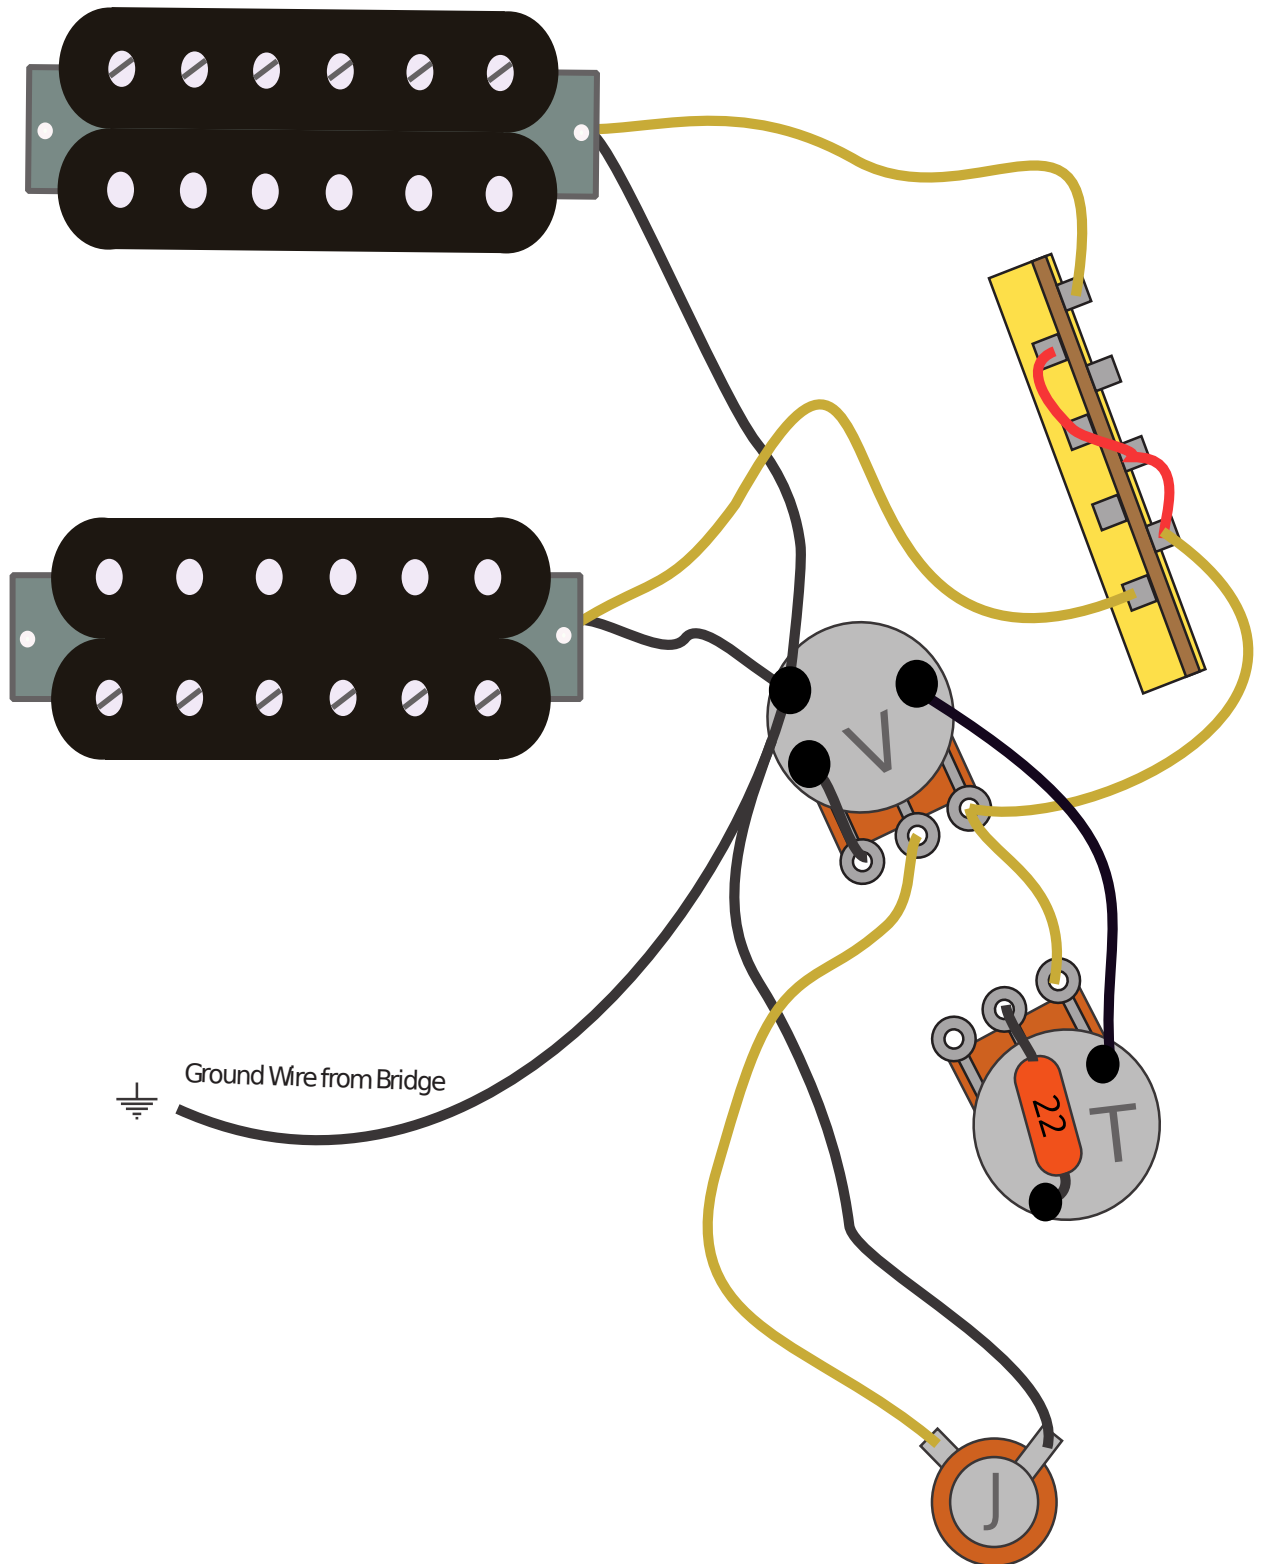

## Jackson HH Left Handed Wiring Diagram 500k Reverse Taper Pots

 =Ground