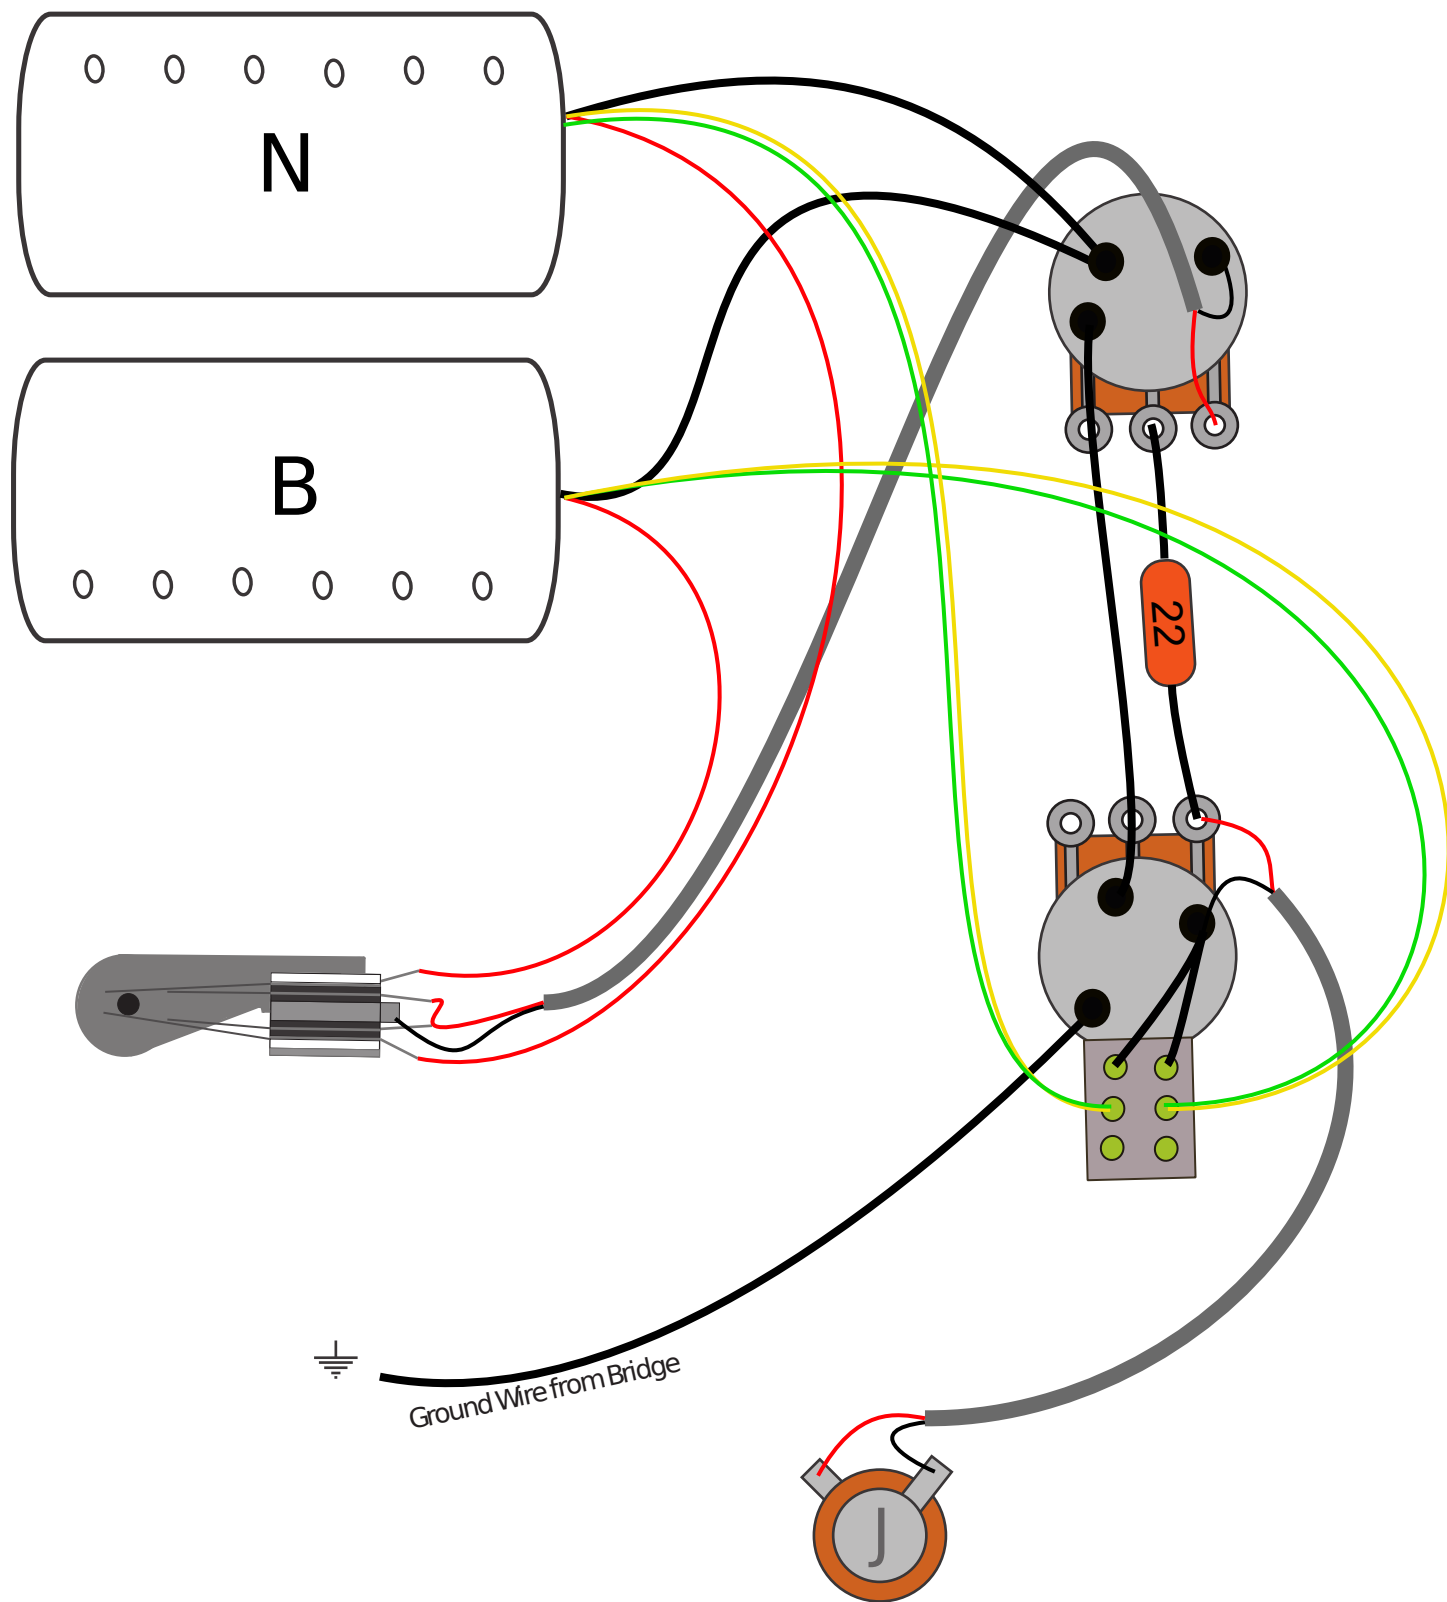

## PRS 2 Pot Left Handed Wiring Diagram - 500k Reverse Taper Pots

 =Ground