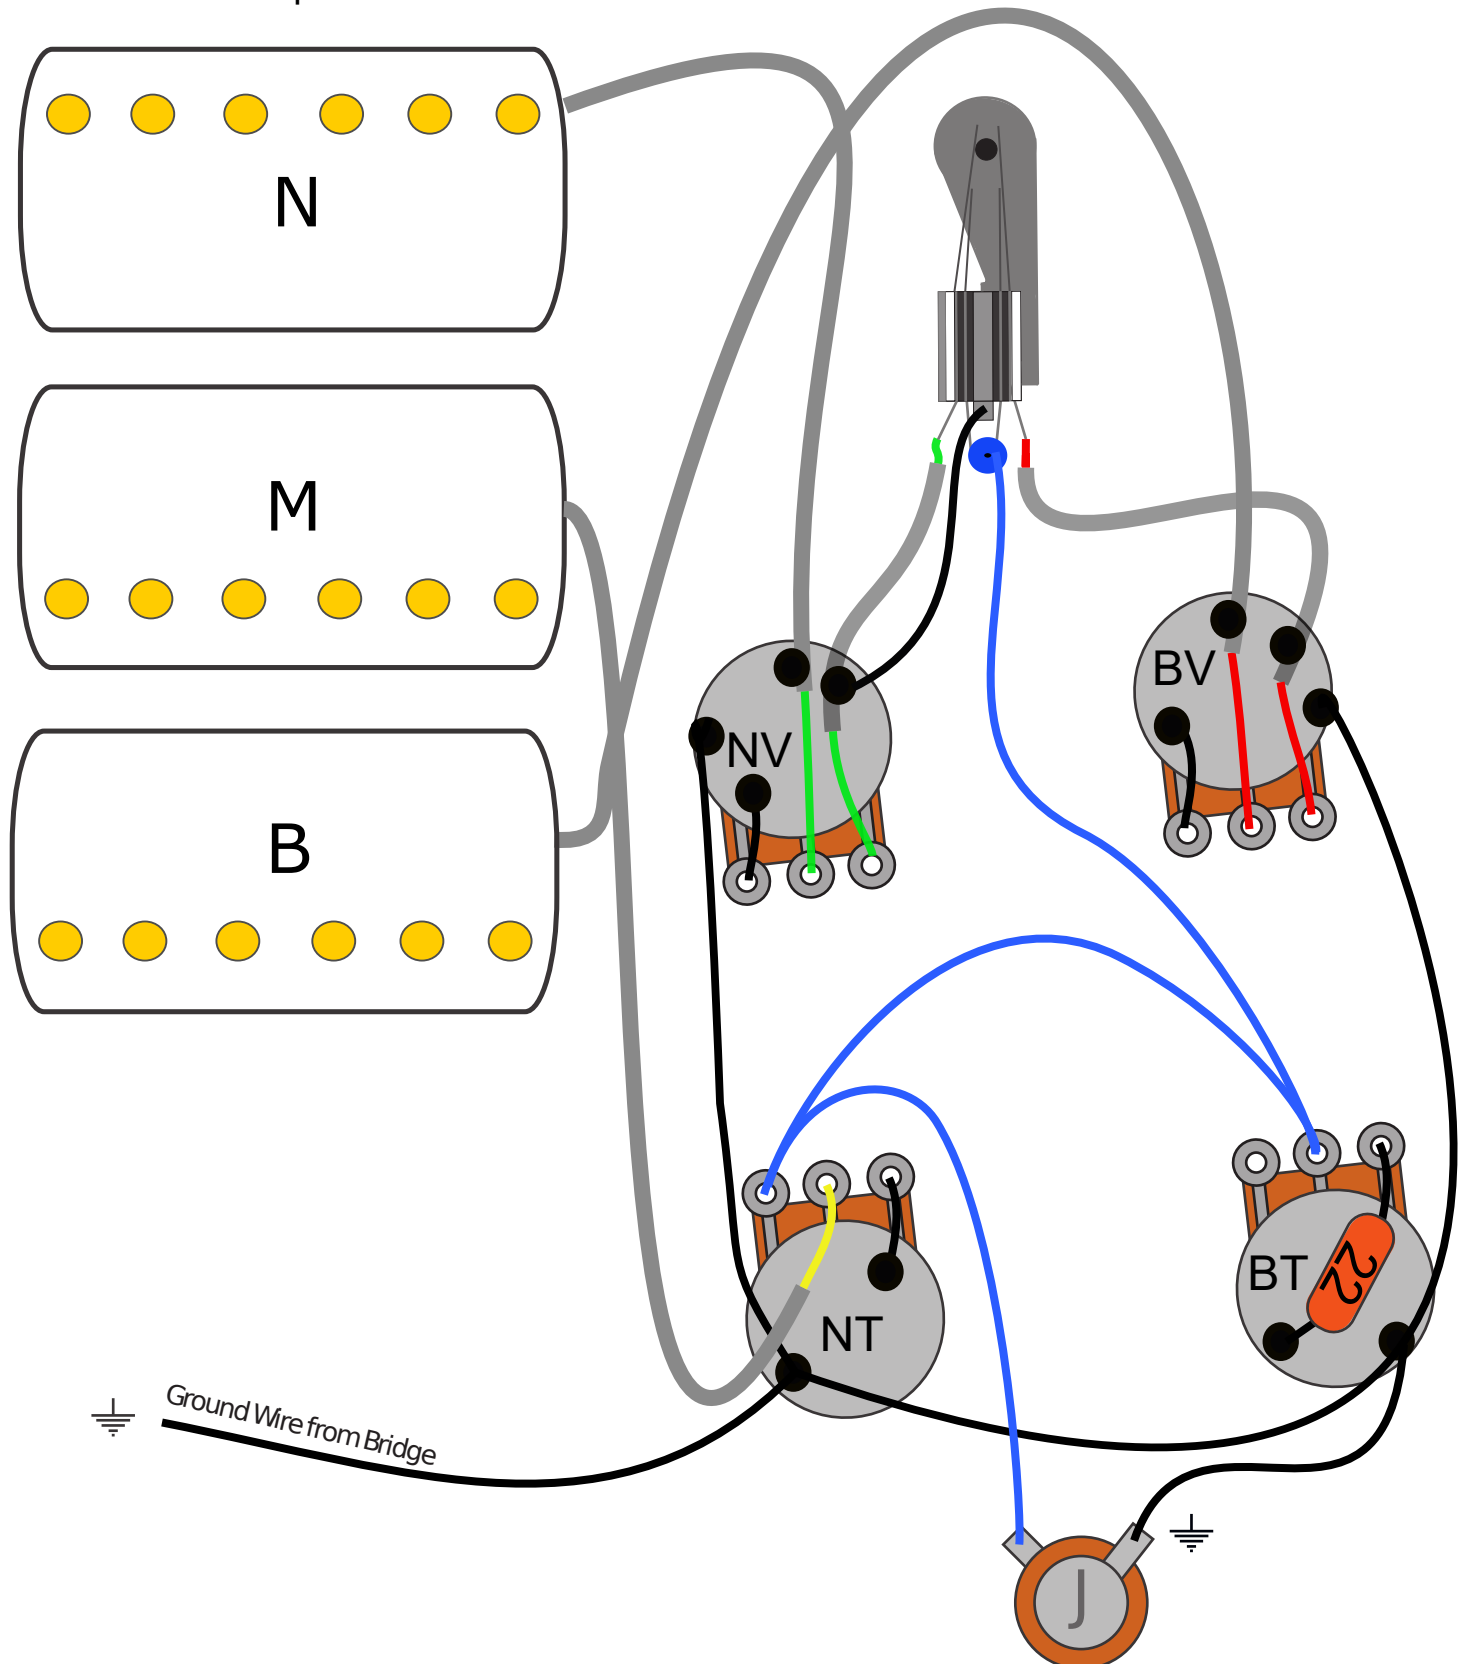

Gibson & Epiphone SG Left Handed Custom 3 Pickups Wiring Diagram 500k Reverse Taper Pots

⏏ = Ground