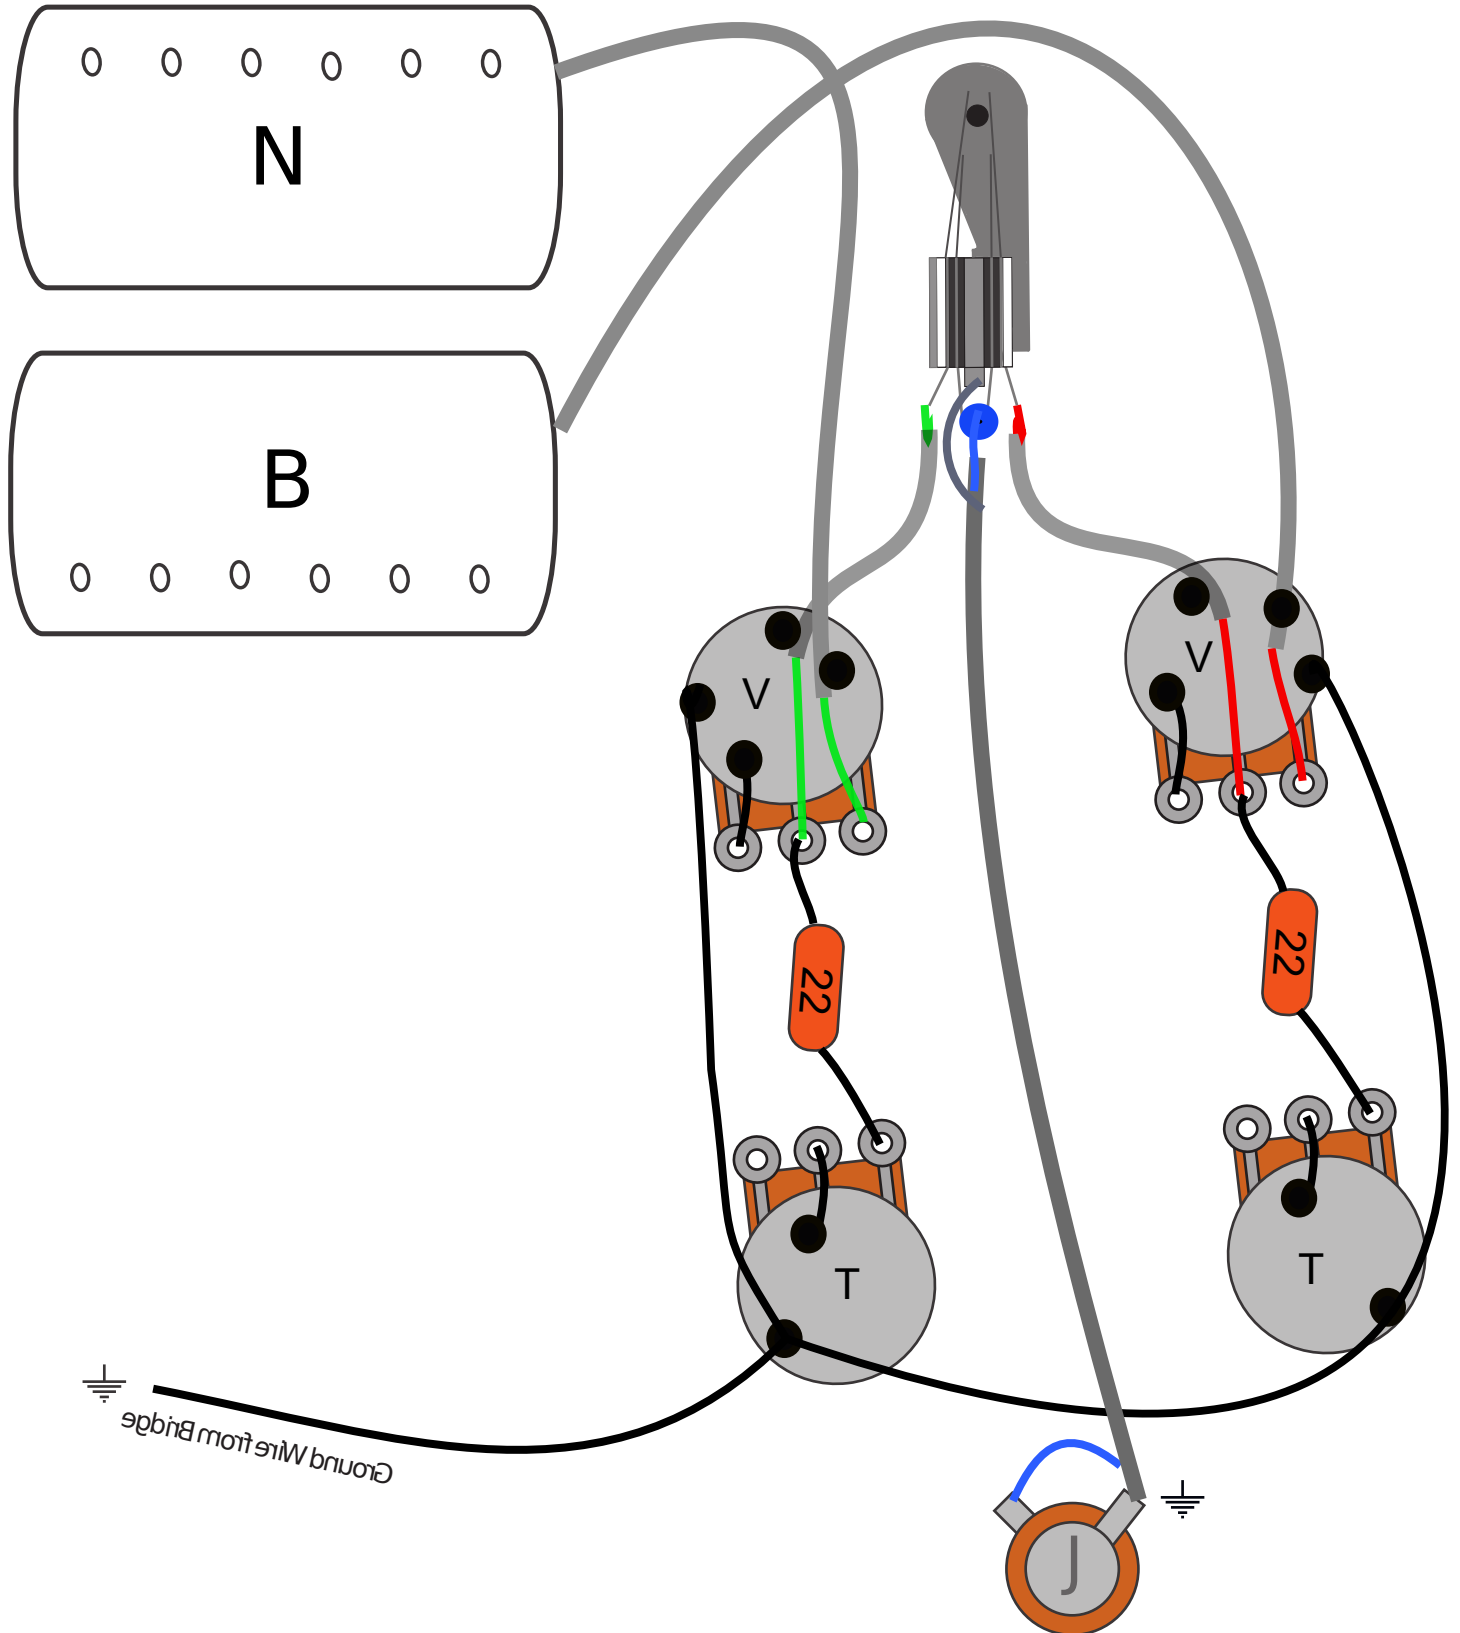

## Gibson Sonex Left Handed Wiring Diagram - 500k Reverse Taper Pots

⏏ = Ground