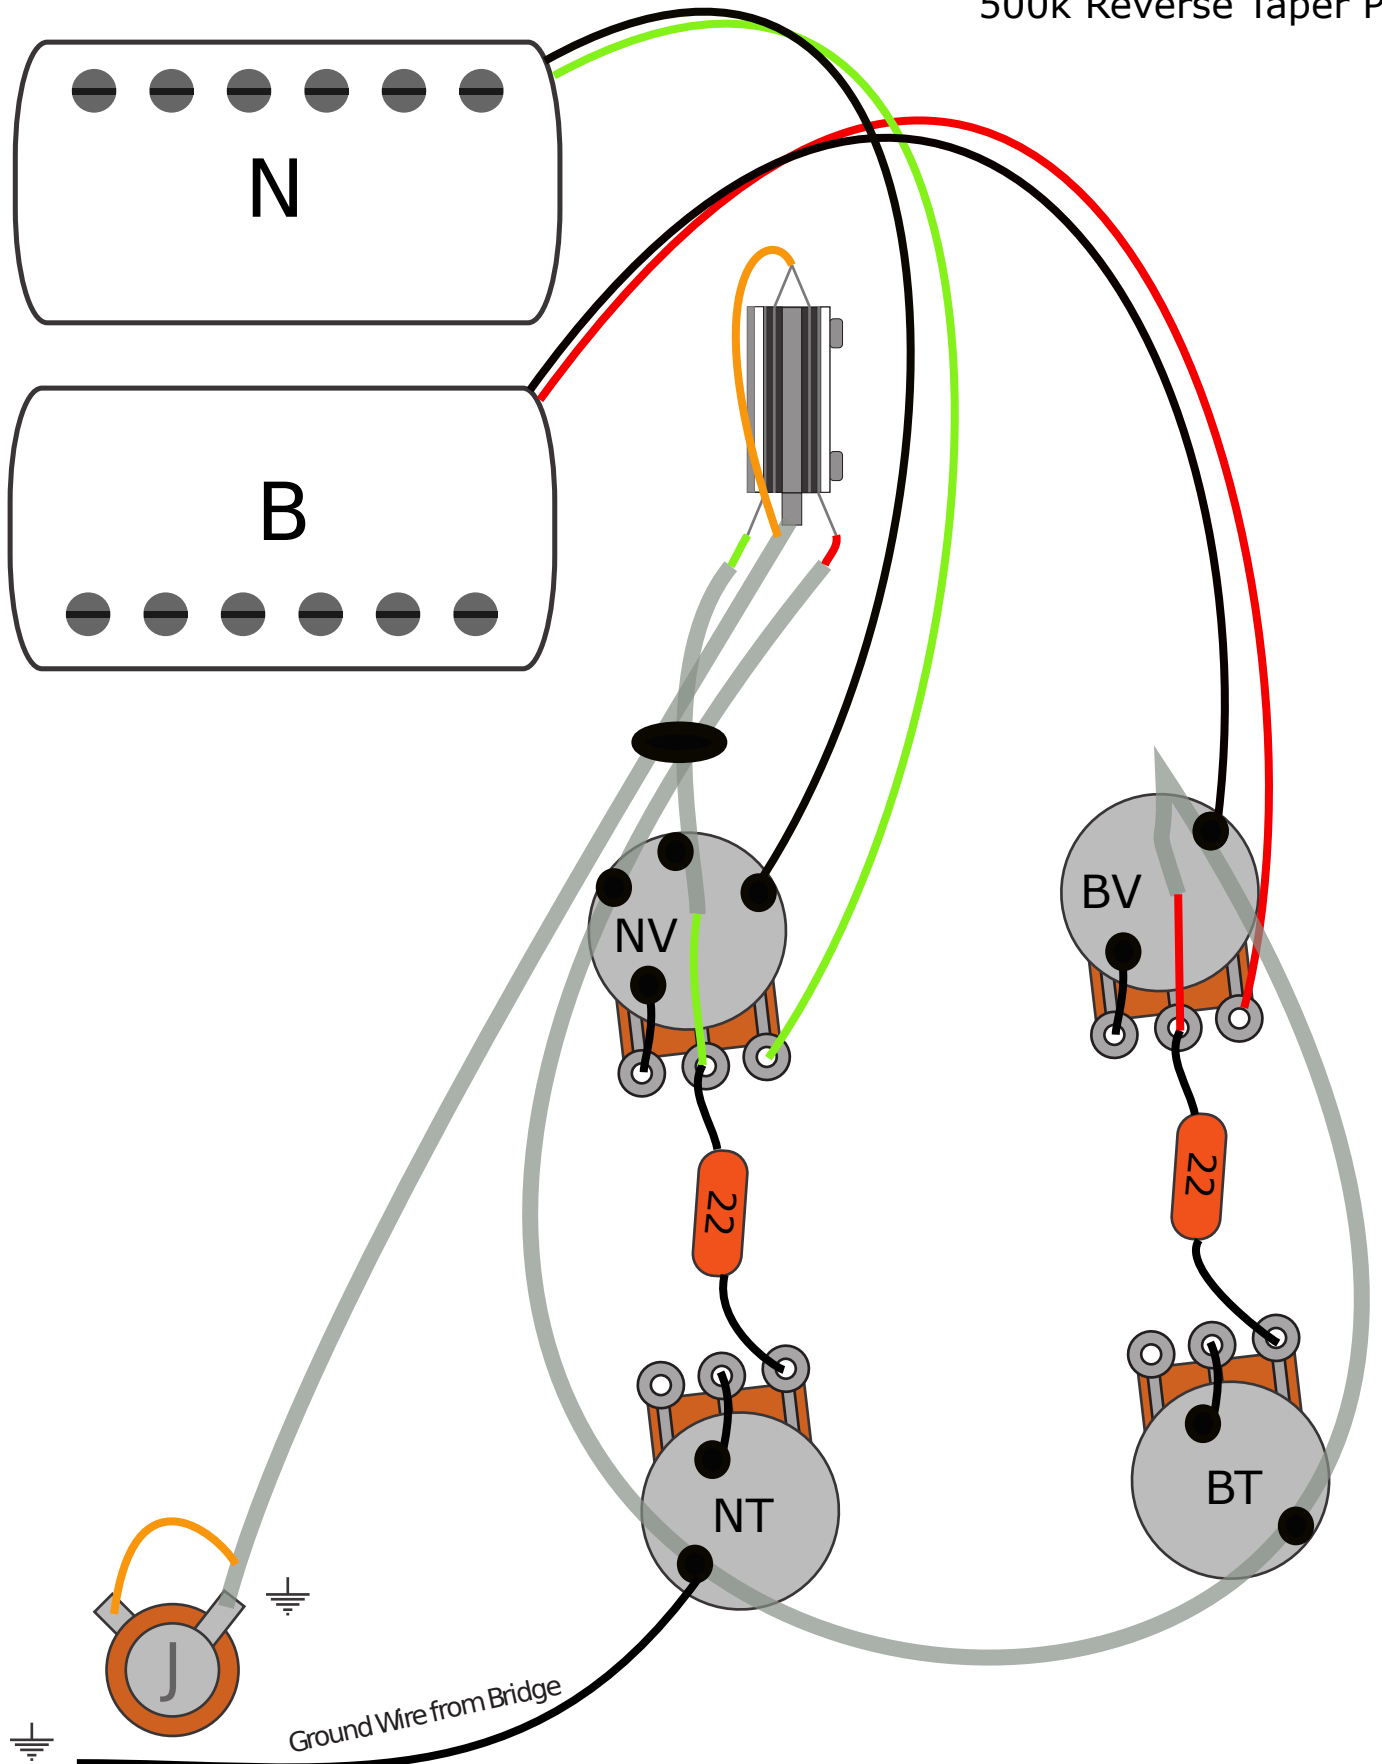

Hollowbody Left Handed Vintage Wiring Harness

500k Reverse Taper Pots

⏏ = Ground