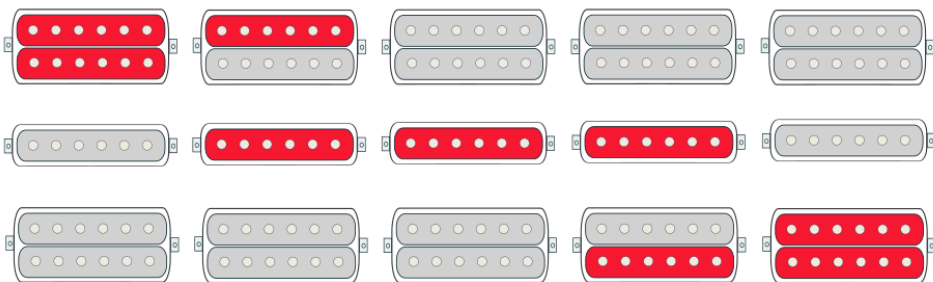

## Ibanez HSH with Coil Split Left Handed Wiring Diagram

500k Reverse Taper Pots

Ground Wire from Bridge

⏏ =Ground