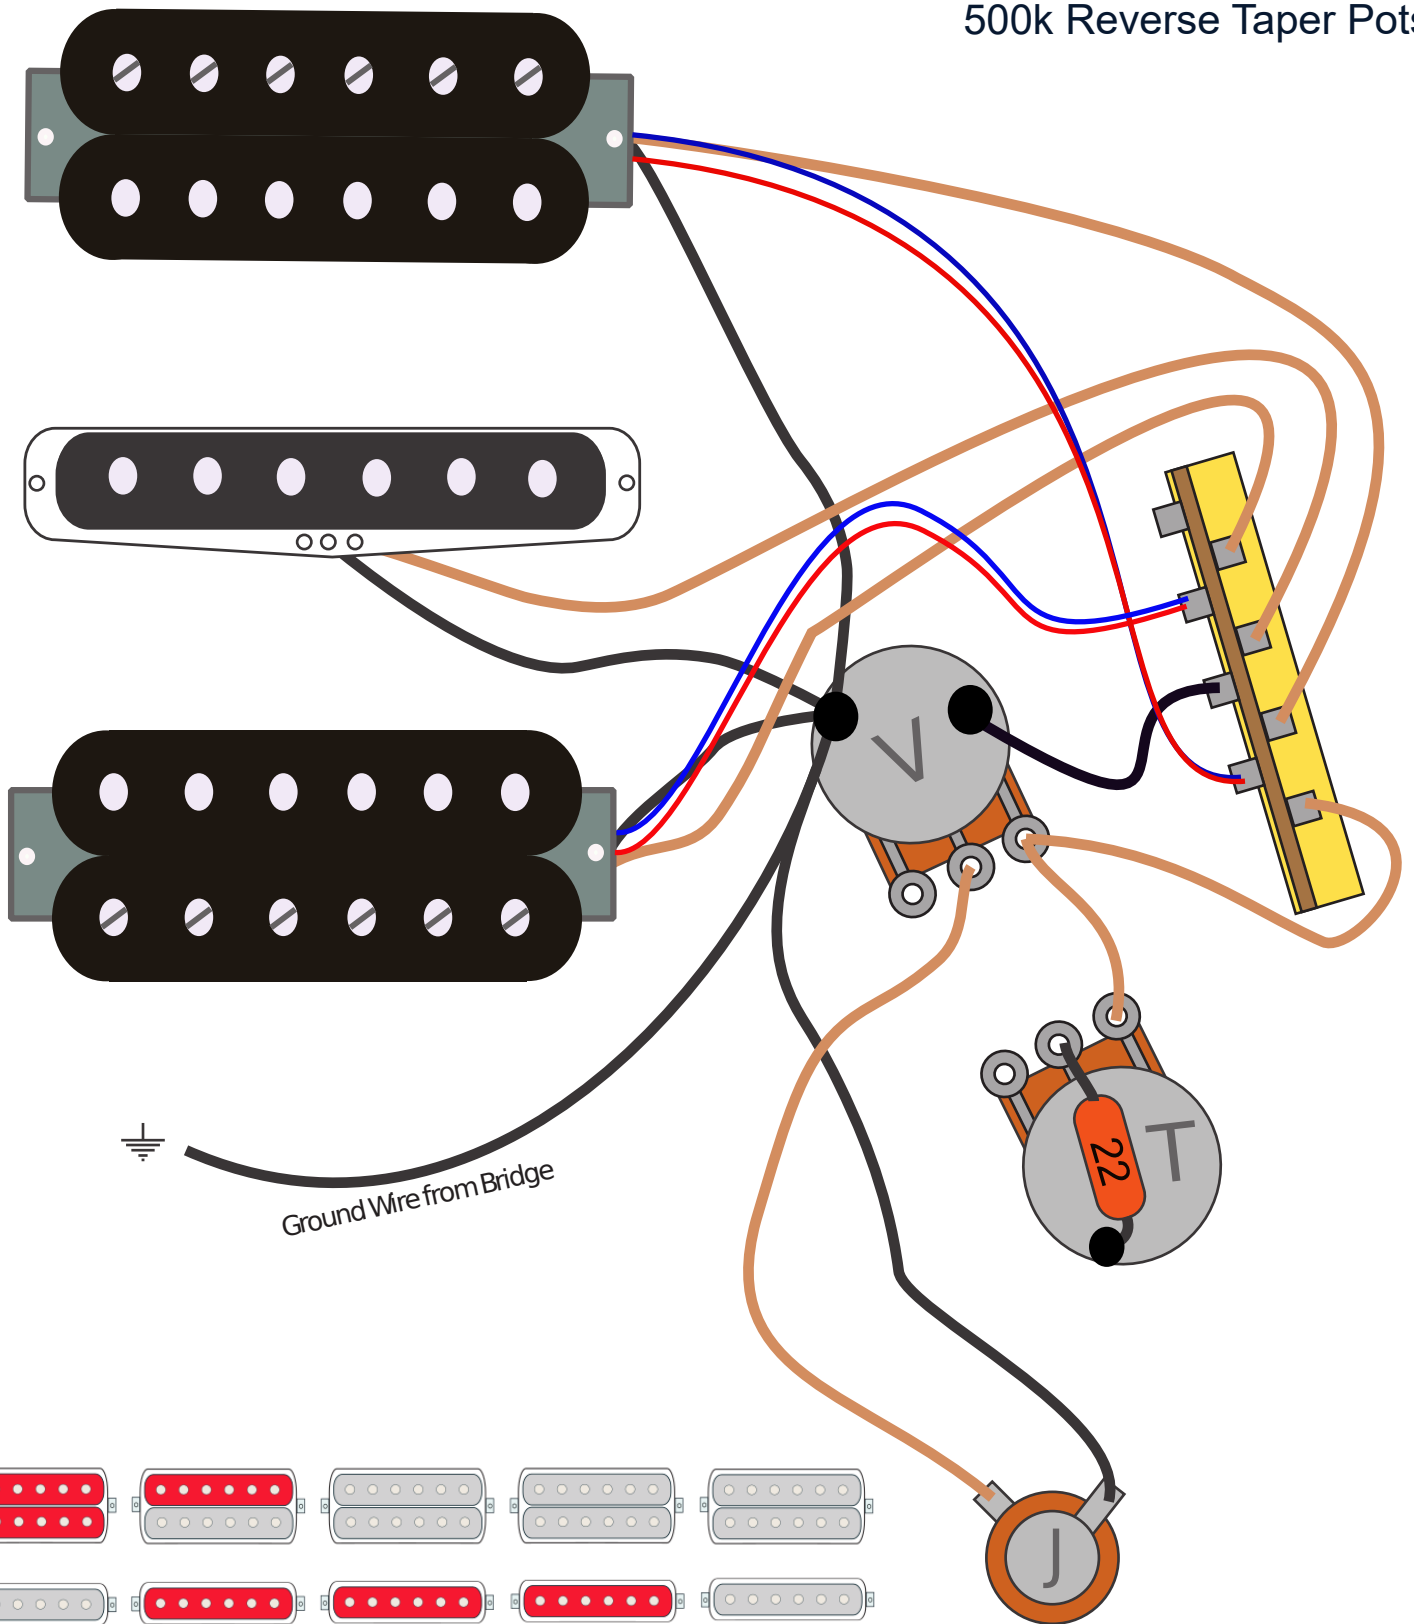

## Ibanez HSH with Coil Split Left Handed Wiring Diagram

500k Reverse Taper Pots

Ground Wire from Bridge

⏏ =Ground