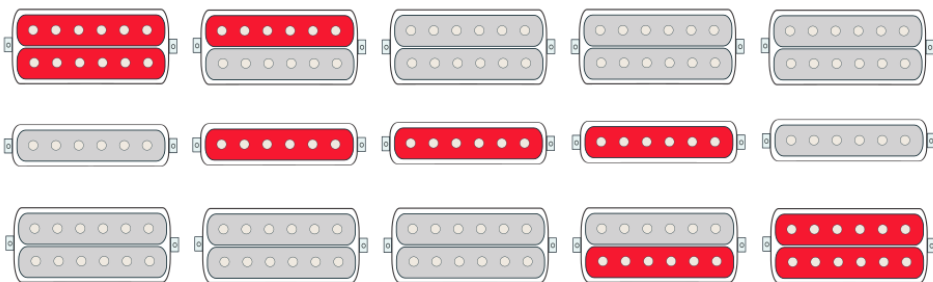

Ibanez HSH RG & Jem with Coil Split Left Handed Wiring Diagram

500k Reverse Taper Pots

⏏ =Ground