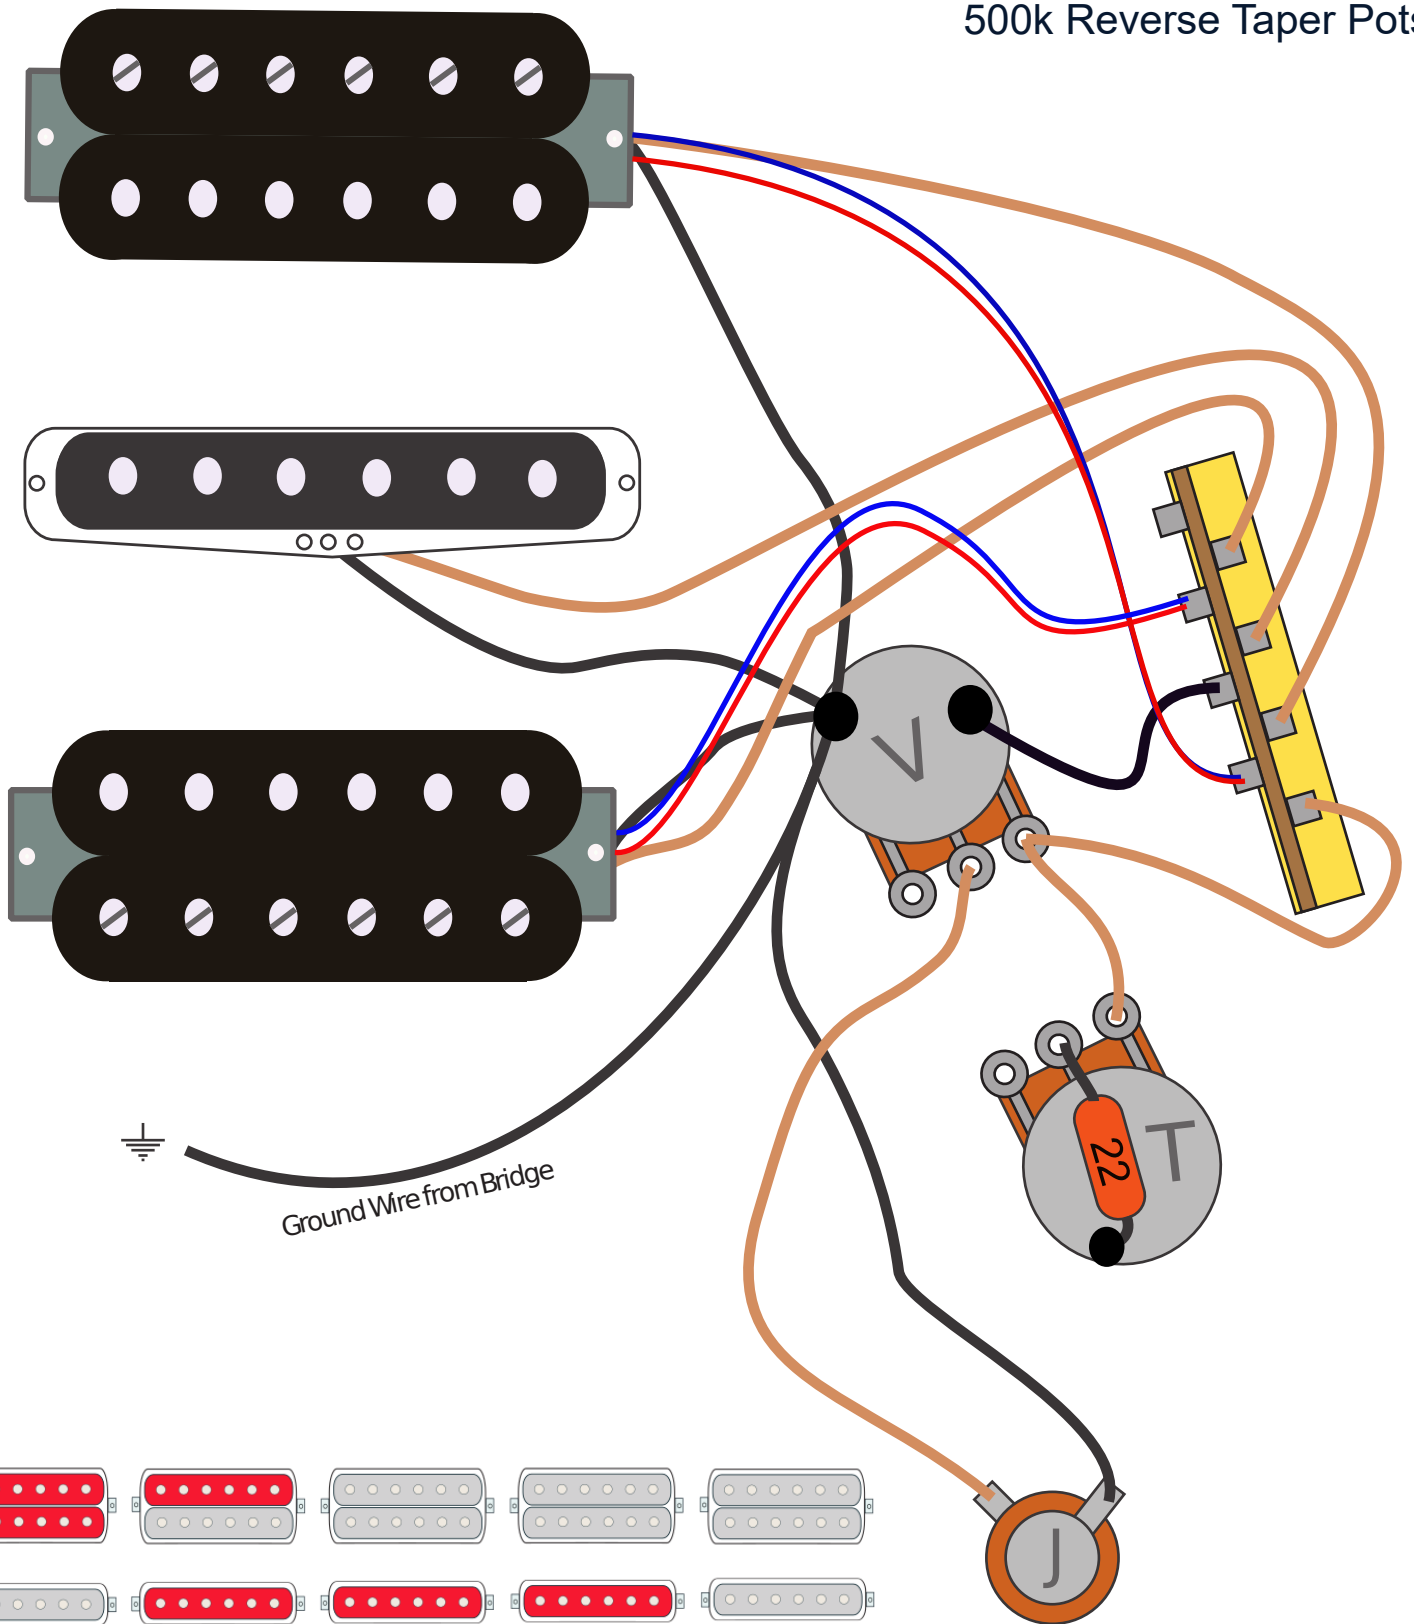

Ibanez HSH RG & Jem with Coil Split Left Handed Wiring Diagram

500k Reverse Taper Pots

⏏ =Ground