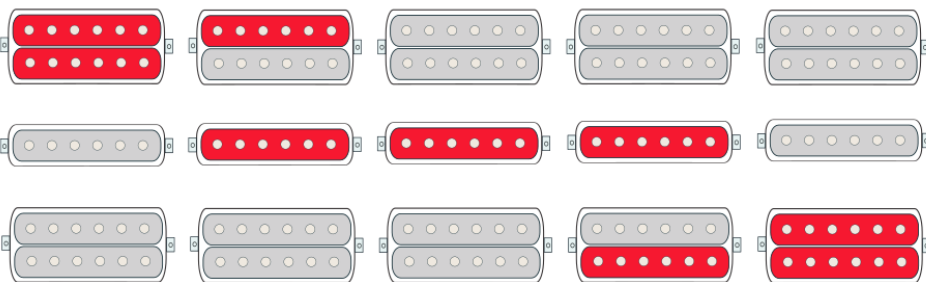

## Jackson HSH with Coil Split Left Handed Wiring Diagram

500k Reverse Taper Pots

⏏ =Ground