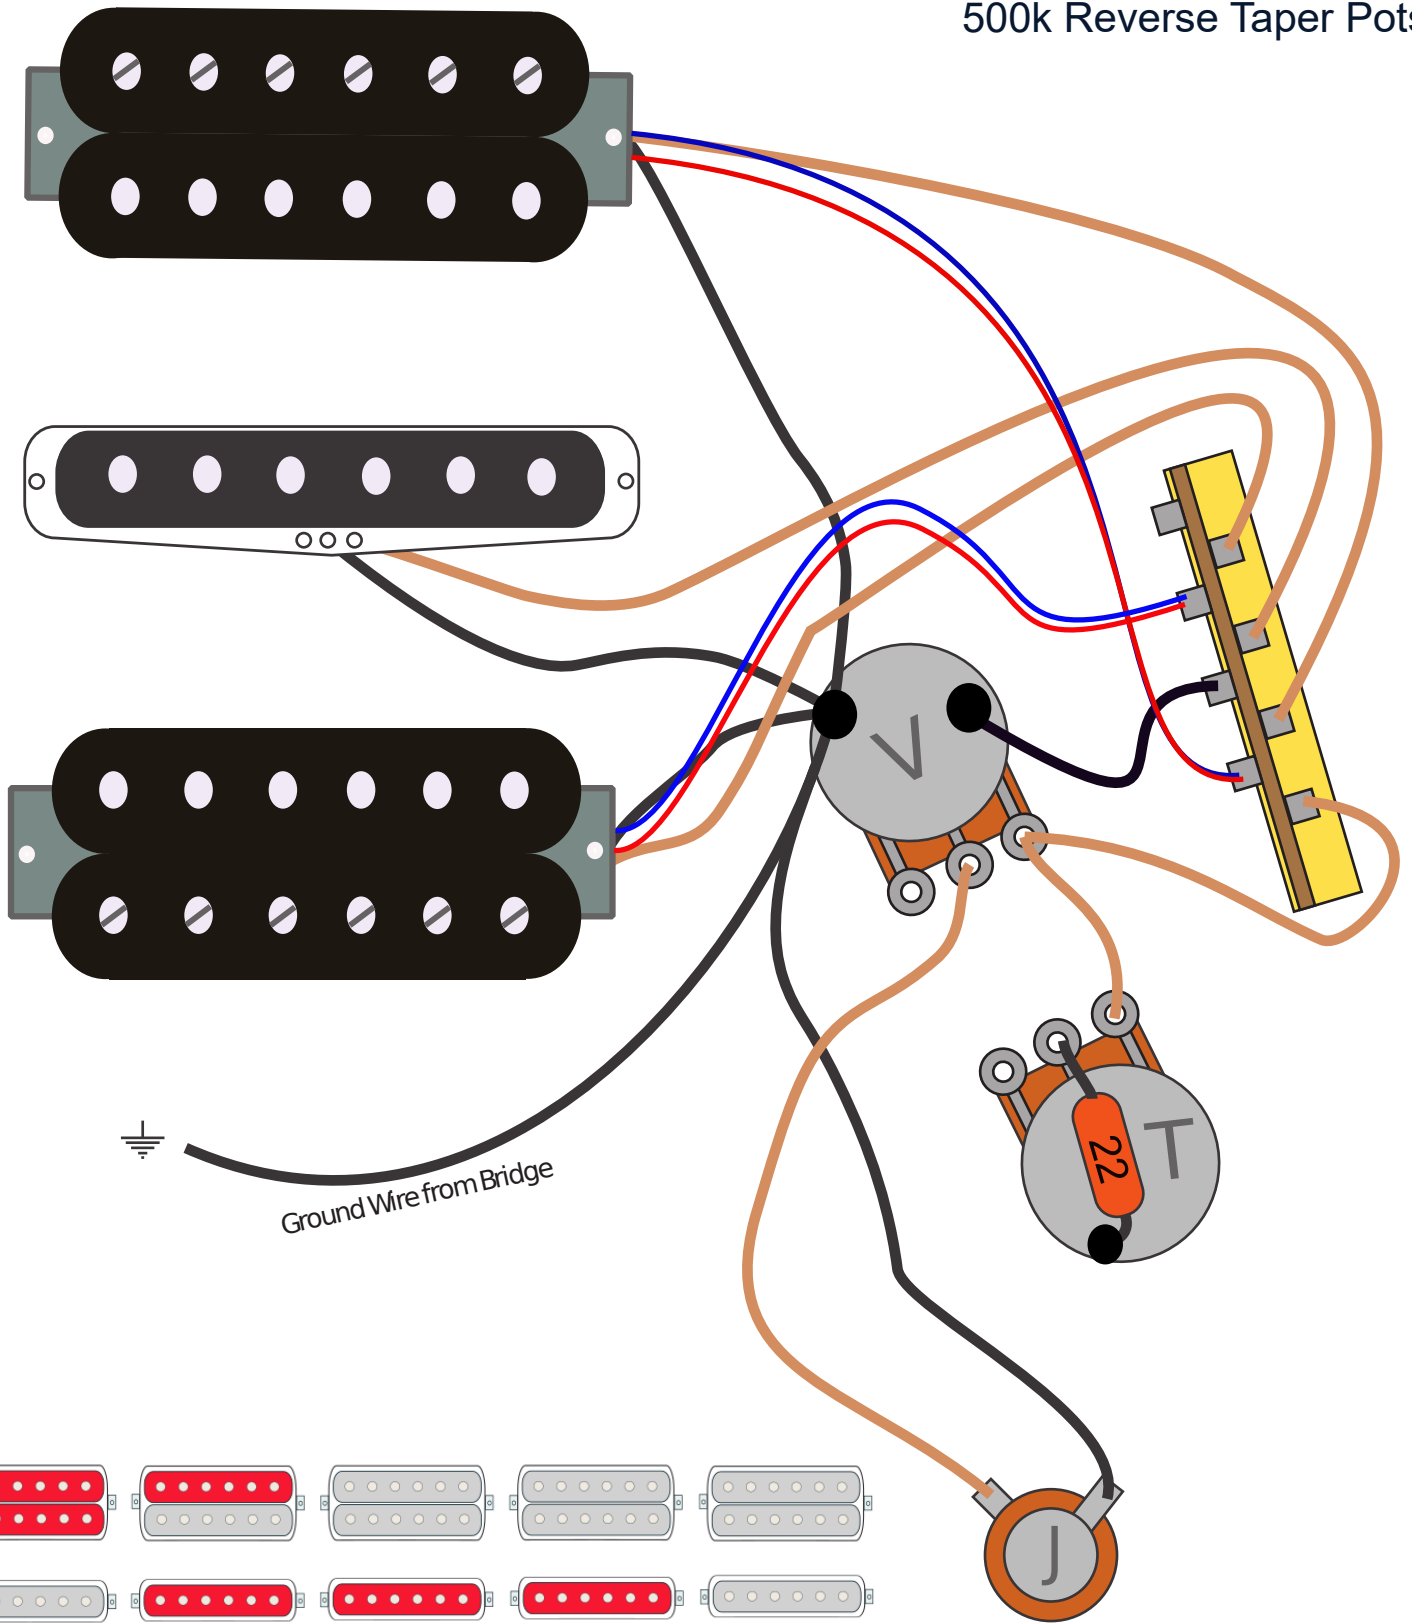

## Jackson HSH with Coil Split Left Handed Wiring Diagram

500k Reverse Taper Pots

⏏ =Ground