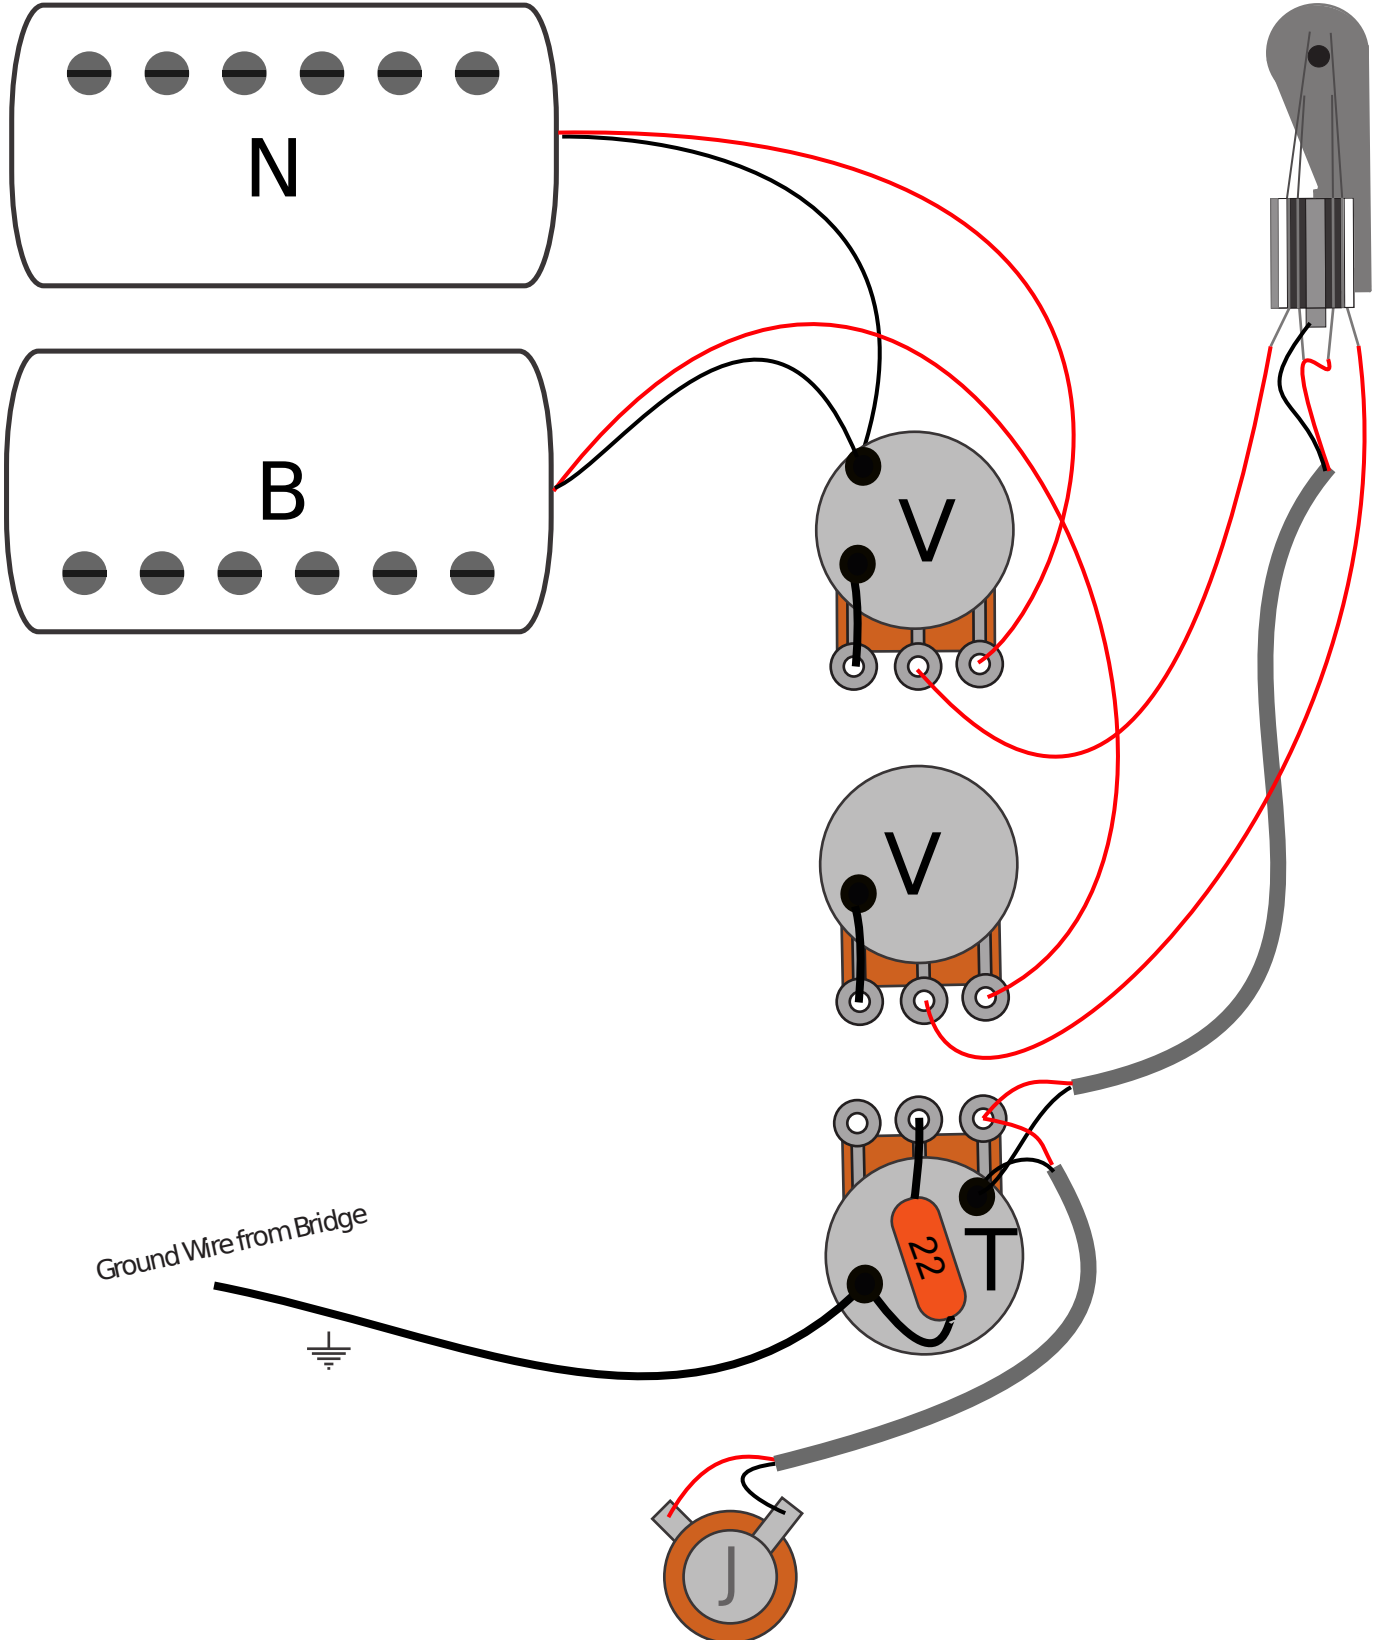

## PRS Bernie Marsdan Left Handed Wiring Diagram 500k Reverse Taper Pots

⏏ = Ground