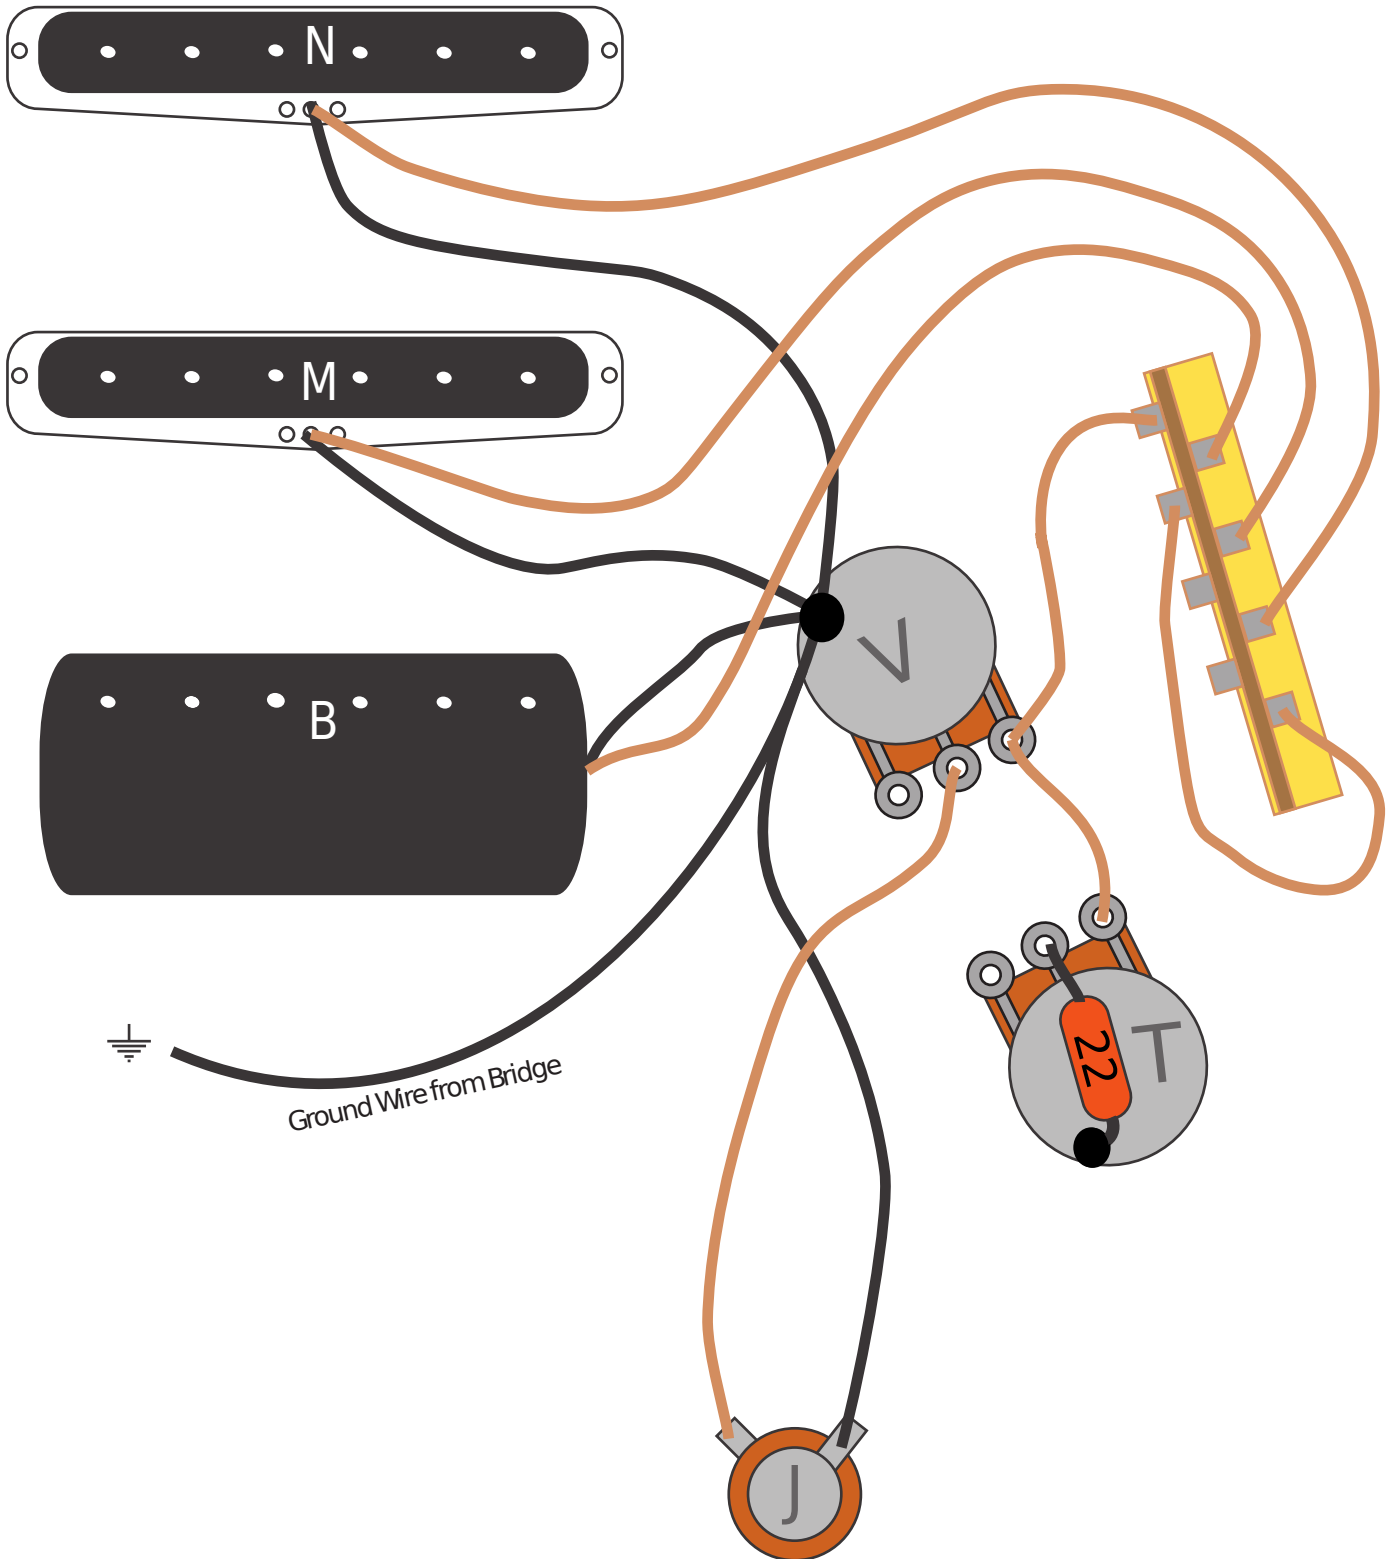

Yamaha Pacifica (HSS) Left Handed Wiring Harness 500k Reverse Taper Pots

 =Ground