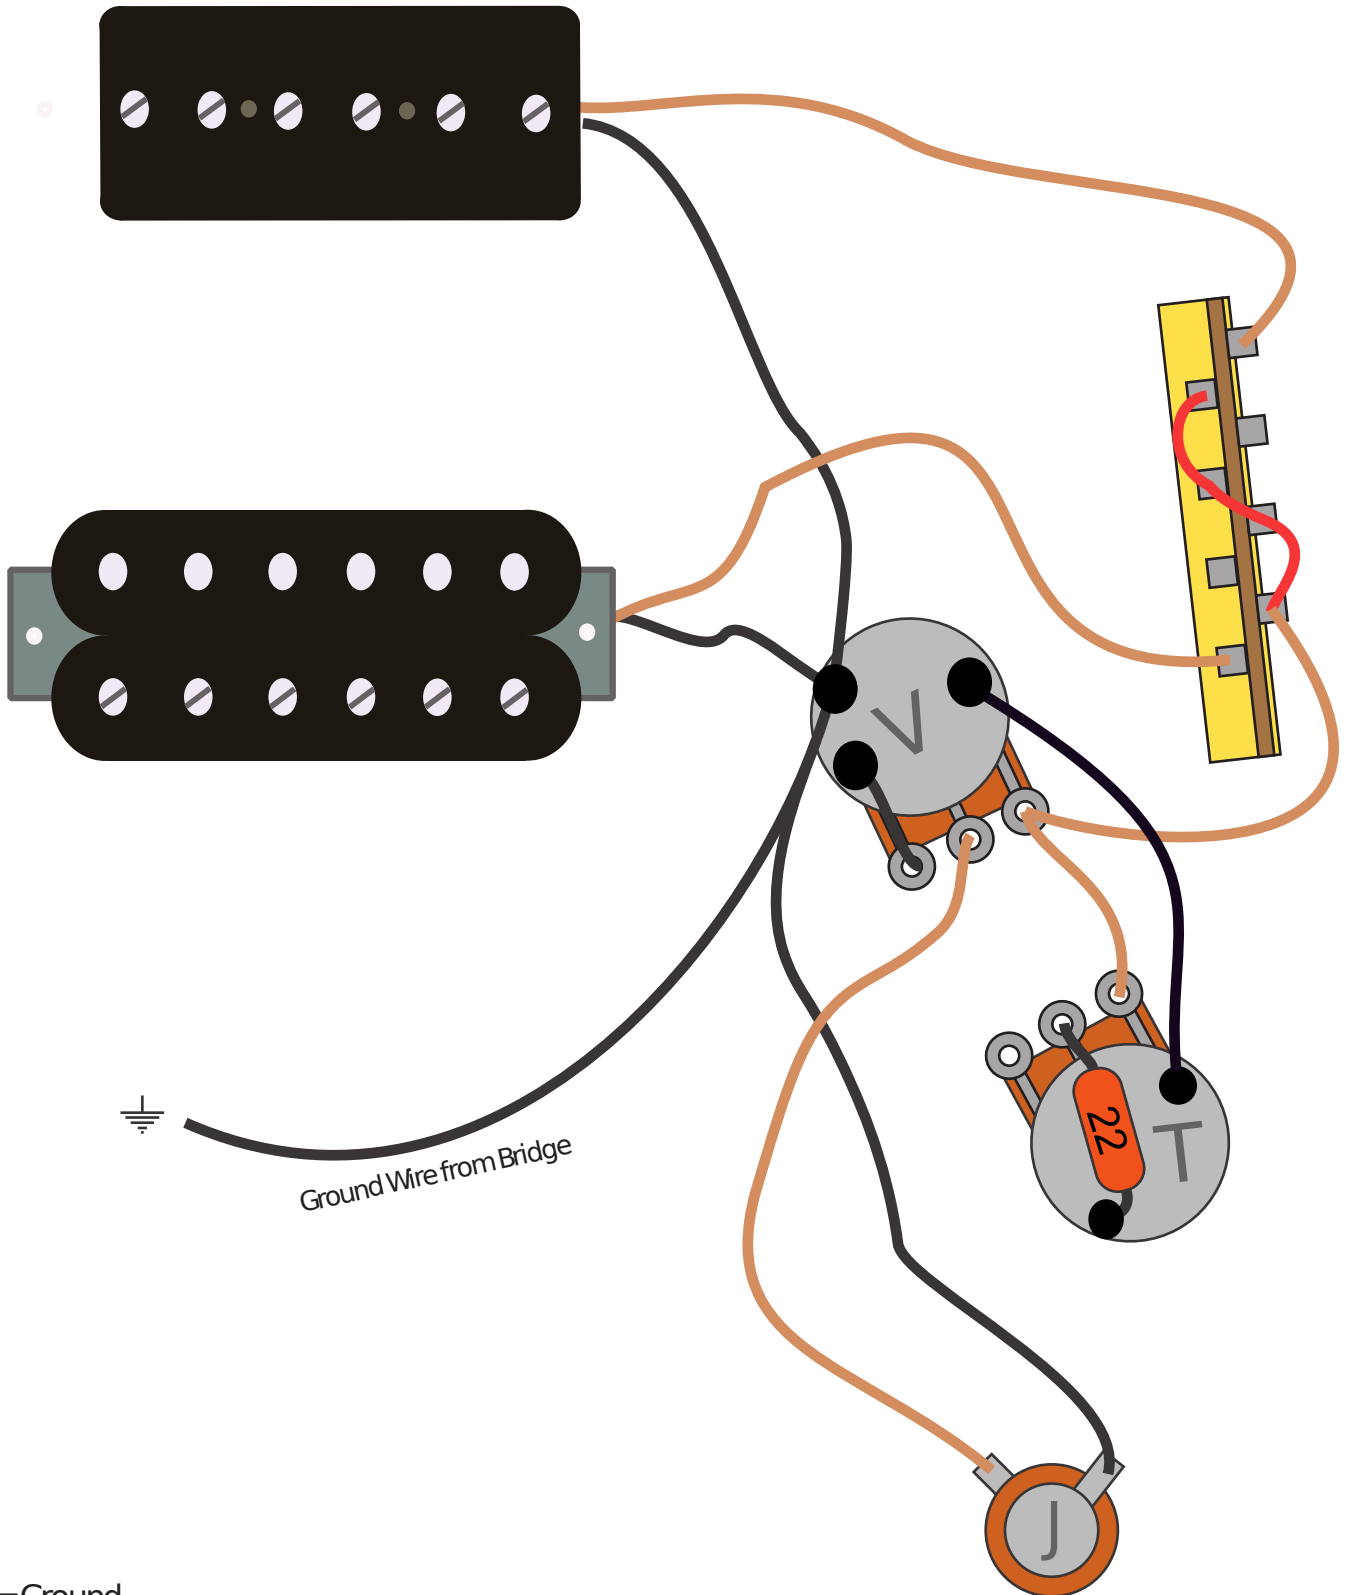

Yamaha Pacifica PAC611vfm Left Handed Wiring Diagram 500k Reverse Taper Pots

 =Ground